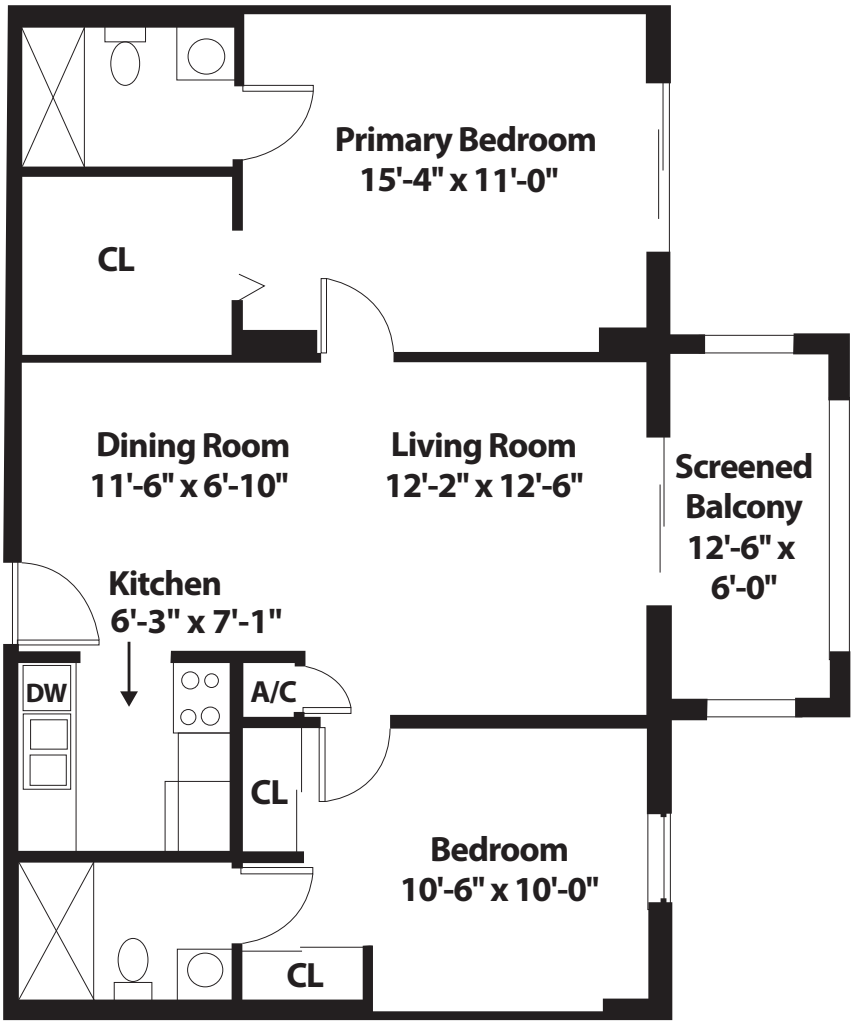

GARDEN

# EGRET

2 BEDROOM • 2 BATH • 838 SQ. FT

All dimensions, features and specifications are approximate and subject to change without notice.