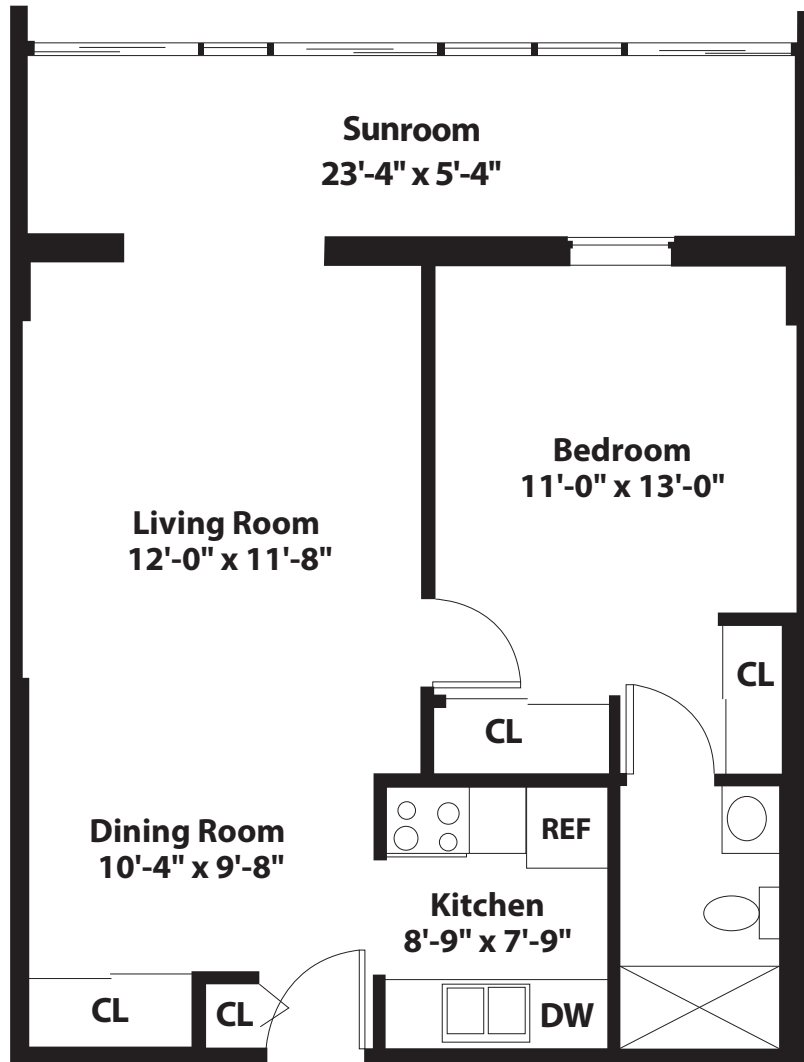

TOWER

MEADOWLARK

1 BEDROOM • 1 BATH • 670 SQ. FT

All dimensions, features and specifications are approximate and subject to change without notice.