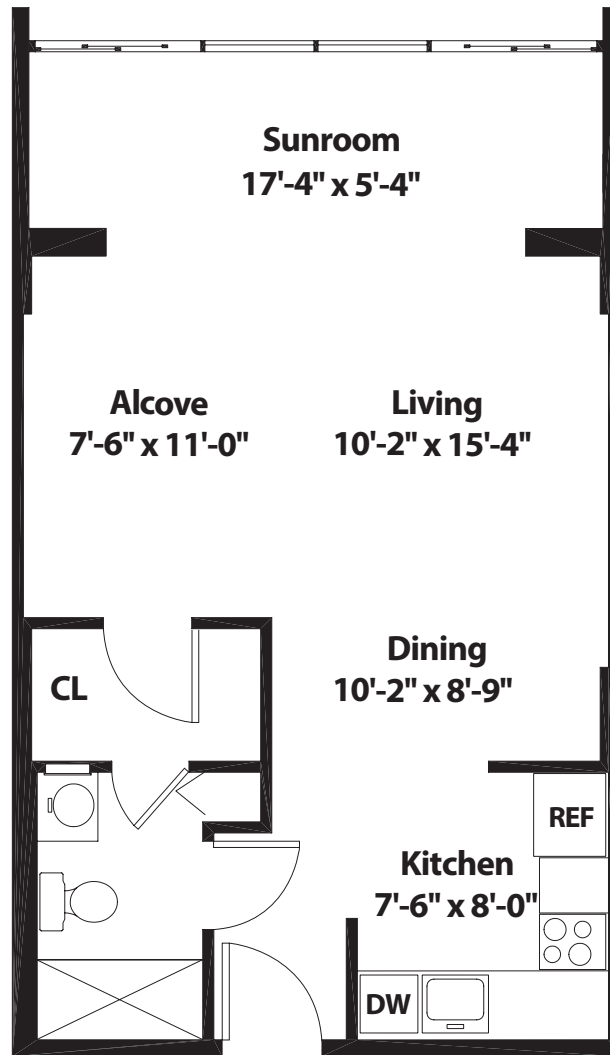

TOWER

SANDPIPER

STUDIO • 514 SQ. FT

All dimensions, features and specifications are approximate and subject to change without notice.