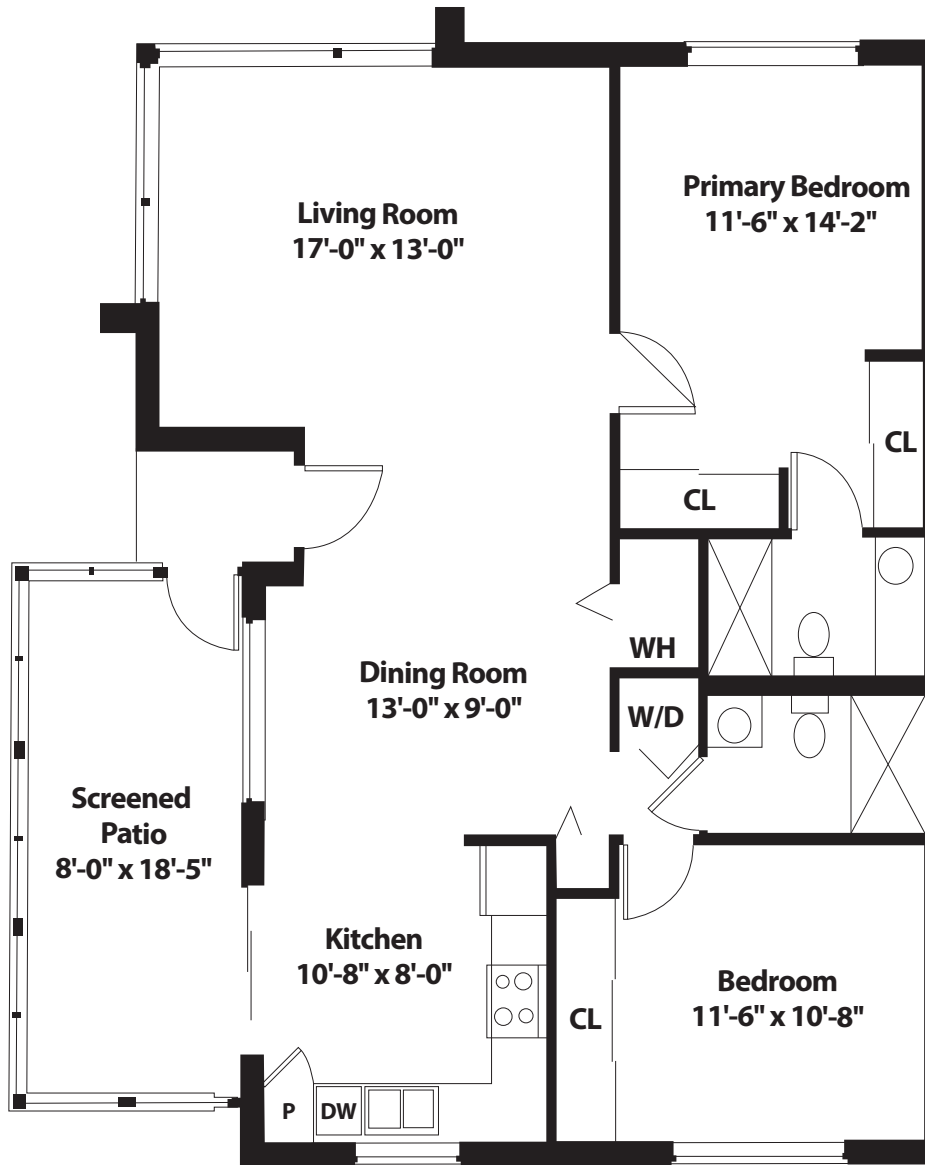

VILLA

STARFISH

2 BEDROOM • 2 BATH • 1,020 SQ. FT

All dimensions, features and specifications are approximate and subject to change without notice.