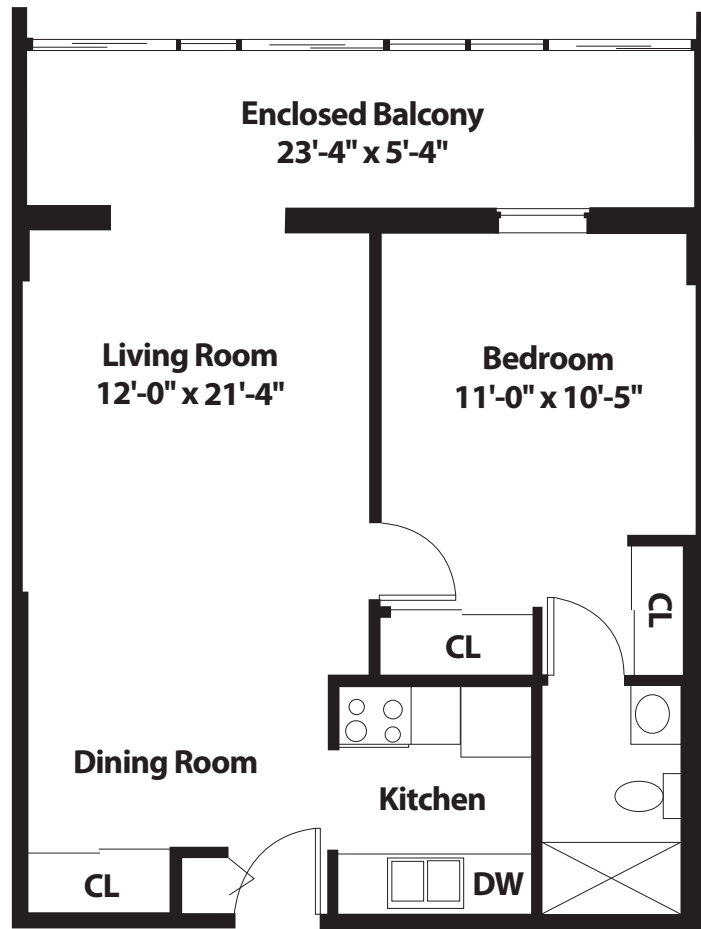

# Meadowlark - Tower Apartments

552 sq. ft.

All dimensions, features and specifications are approximate and subject to change without notice.

601 Universe Boulevard  
Juno Beach, FL 33408

**561.627.3800**