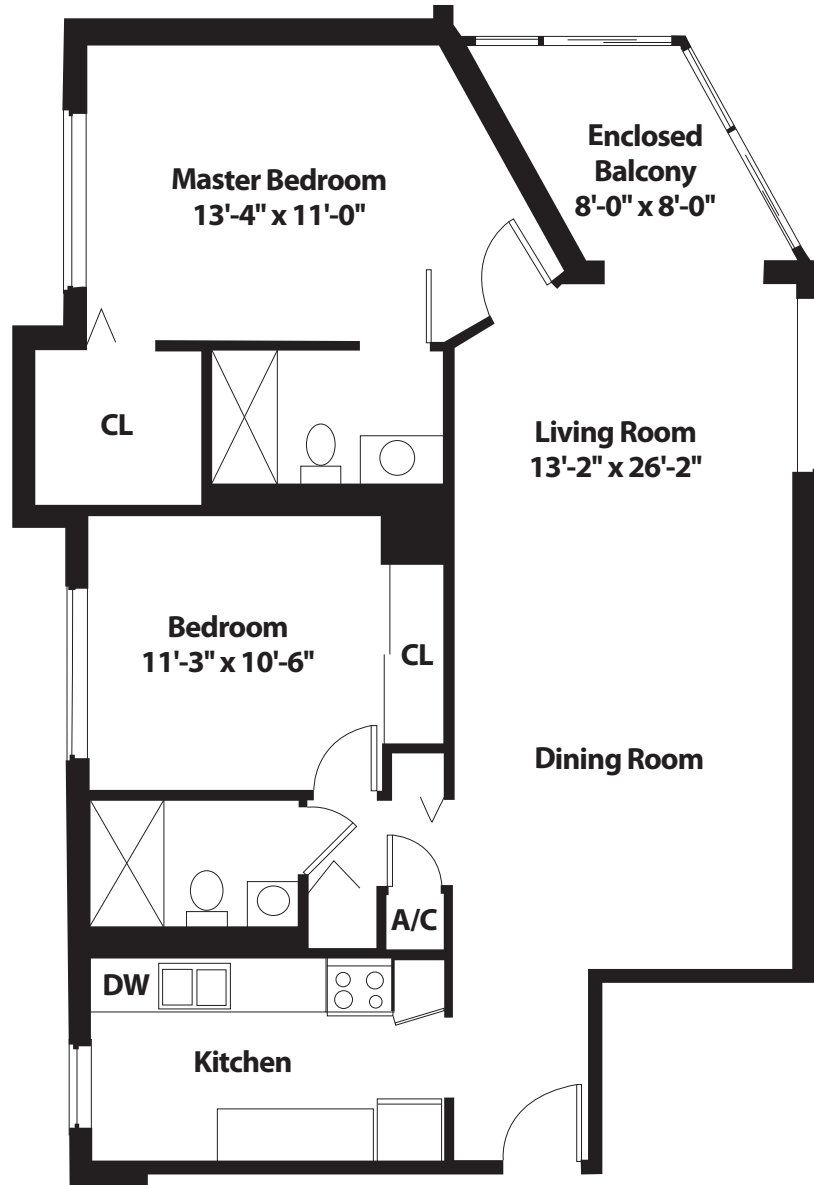

Ibis - Tower Apartments

1,086 sq. ft.

All dimensions, features and specifications are approximate and subject to change without notice.

601 Universe Boulevard
Juno Beach, FL 33408

561.627.3800

TheWaterford.com