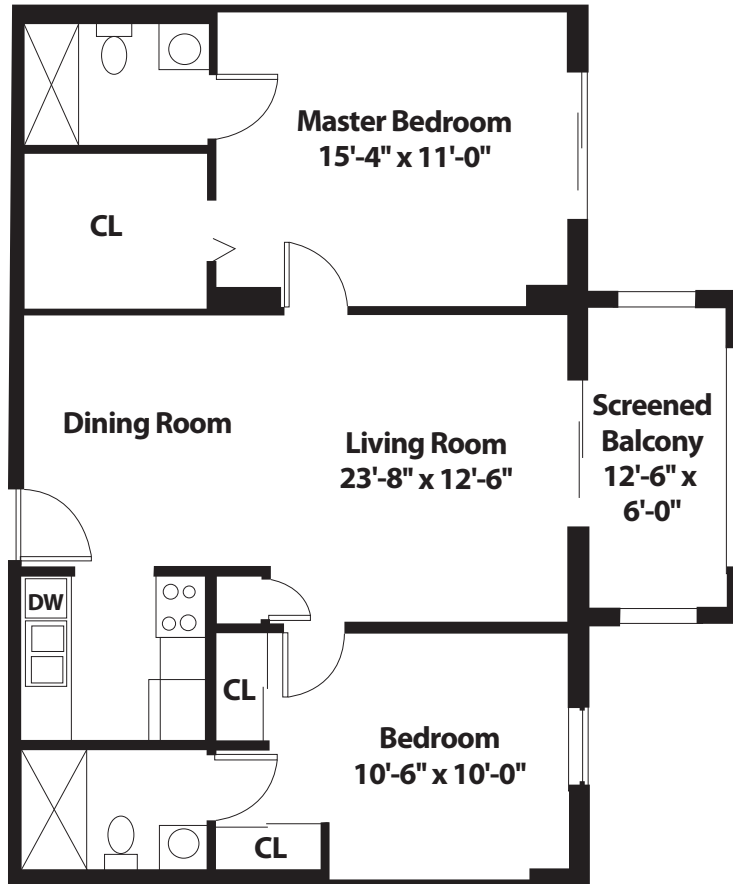

# Egret - Garden Apartments

838 sq. ft.

All dimensions, features and specifications are approximate and subject to change without notice.

601 Universe Boulevard  
Juno Beach, FL 33408

**561.627.3800**

**TheWaterford.com**