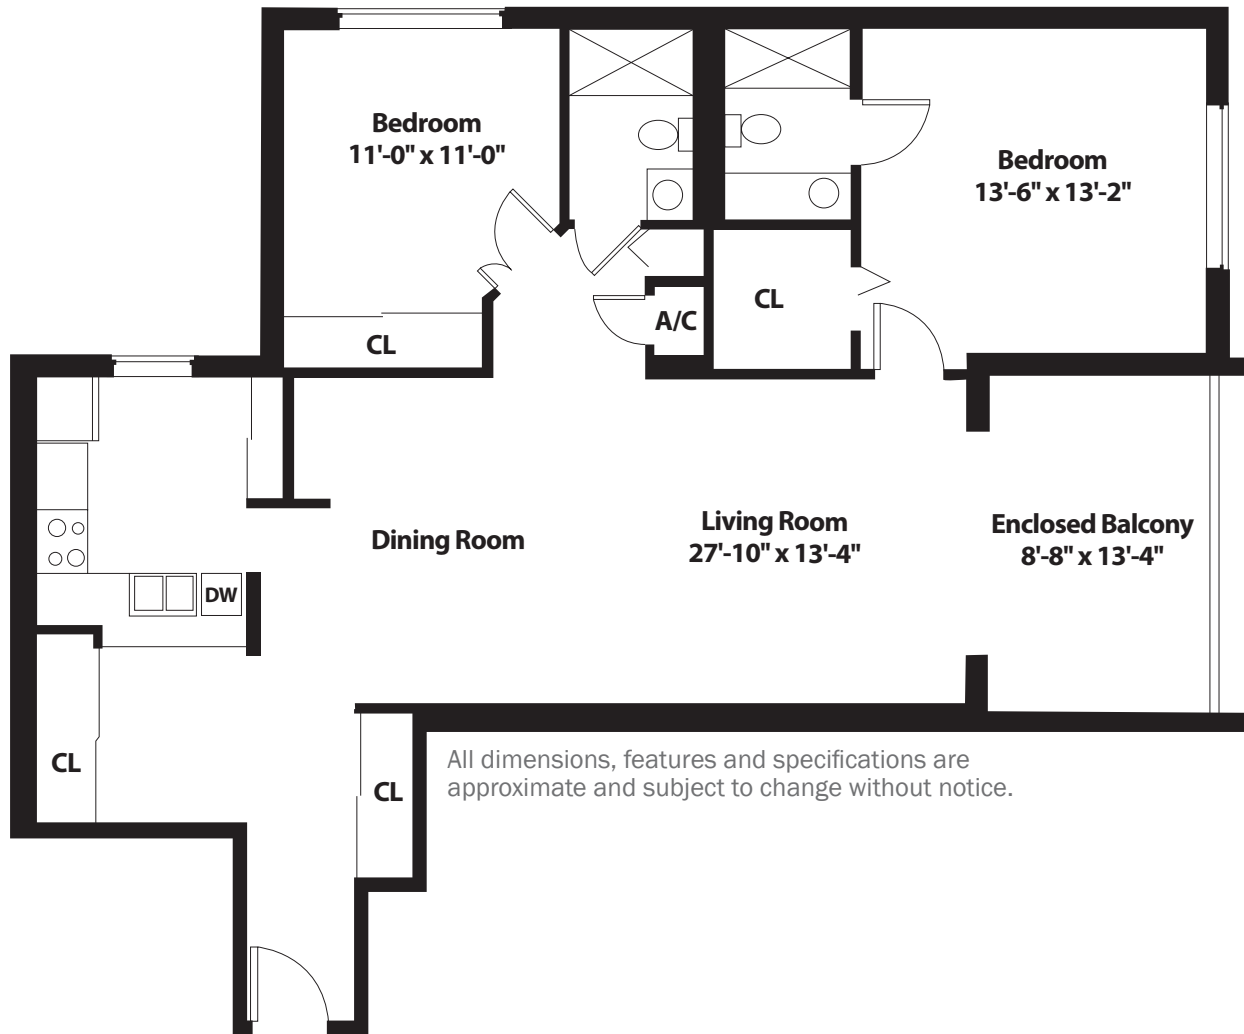

Heron - Tower Apartments

1,253 sq. ft.

601 Universe Boulevard
Juno Beach, FL 33408

561.627.3800

TheWaterford.com

THE WATERFORD | 

A LIFESPACE COMMUNITY®

EQUAL HOUSING
OPPORTUNITY