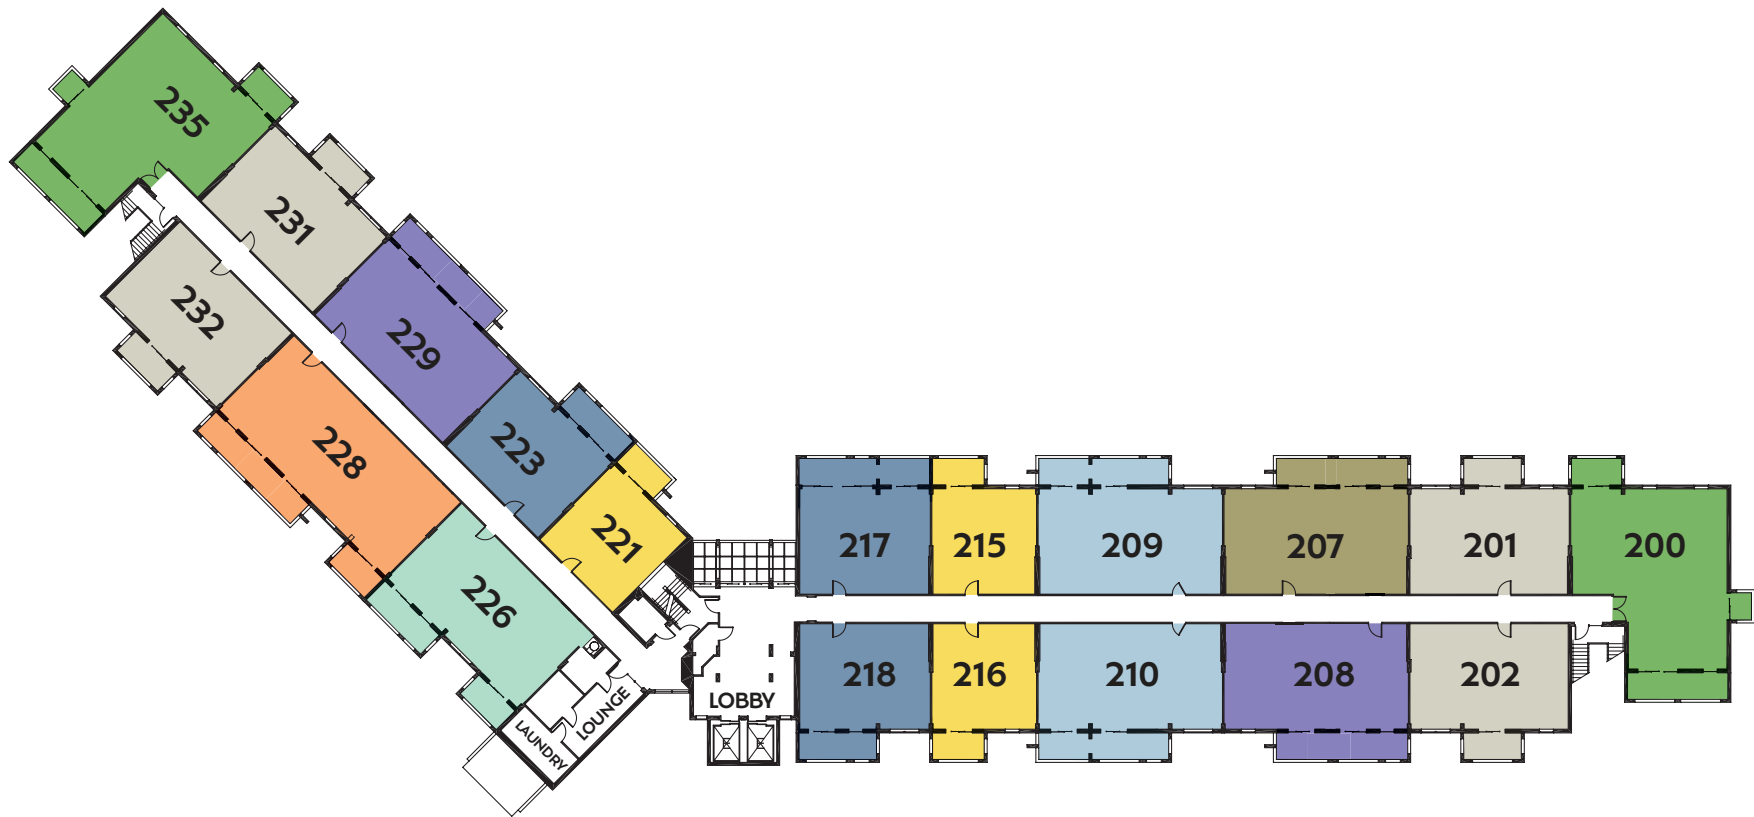

GARDEN APARTMENTS

LEVEL 1

- MEADOWLARK** 1 BEDROOM • 1 BATH
- EGRET DELUXE** 2 BEDROOM • 2 BATH
- MARLIN** 3 BEDROOM • 3 BATH
- SEAGULL** 1 BEDROOM • 1 BATH
- IBIS DELUXE** 2 BEDROOM • 2 BATH
- SANDBAR** MODIFIED APARTMENT
- EGRET** 2 BEDROOM • 2 BATH
- OSPREY** 2 BEDROOM • 2 BATH

GARDEN APARTMENTS

LEVEL 2

- | | | |
|--|---|--|
|  MEADOWLARK 1 BEDROOM • 1 BATH |  IBIS DELUXE 2 BEDROOM • 2 BATH |  DOLPHIN DELUXE 2 BEDROOM • 2 BATH |
|  SEAGULL 1 BEDROOM • 1 BATH |  FLAMINGO DELUXE 2 BEDROOM • 2 BATH |  MARLIN 3 BEDROOM • 3 BATH |
|  EGRET 2 BEDROOM • 2 BATH |  OSPREY 2 BEDROOM • 2 BATH |  SANDBAR MODIFIED APARTMENT |