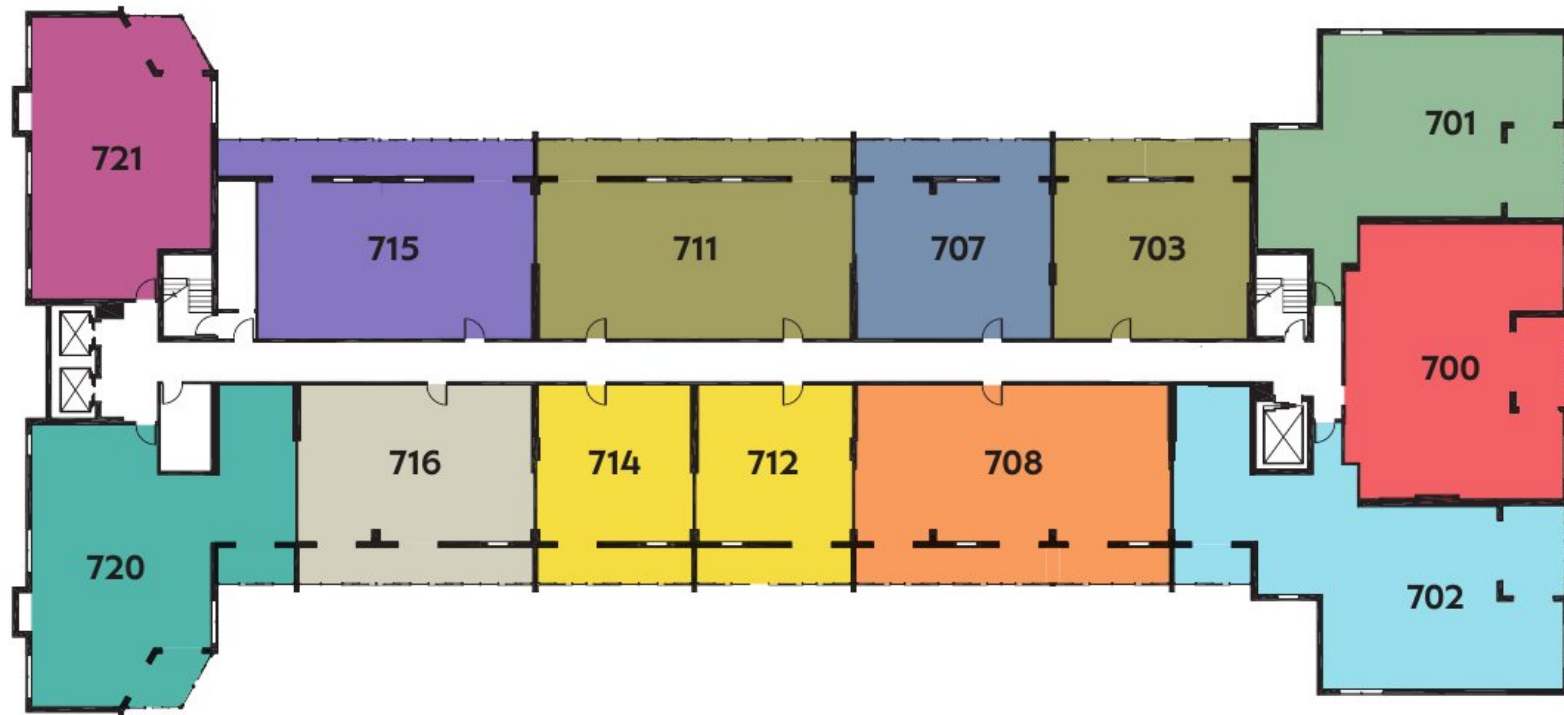

MEADOWLARK 1 BEDROOM • 1 BATH	 IBIS DELUXE 2 BEDROOM • 2 BATH	 DOLPHIN 3 BEDROOM • 3 BATH
 SEAGULL 1 BEDROOM • 1 BATH	 HERON 2 BEDROOM • 2 BATH	 SAILFISH 3 BEDROOM • 3 BATH
 EGRET 2 BEDROOM • 2 BATH	 FLAMINGO 2 BEDROOM • 2 BATH	 SANDBAR MODIFIED APARTMENT
 IBIS 2 BEDROOM • 2 BATH	 FLAMINGO DELUXE 2 BEDROOM • 2 BATH