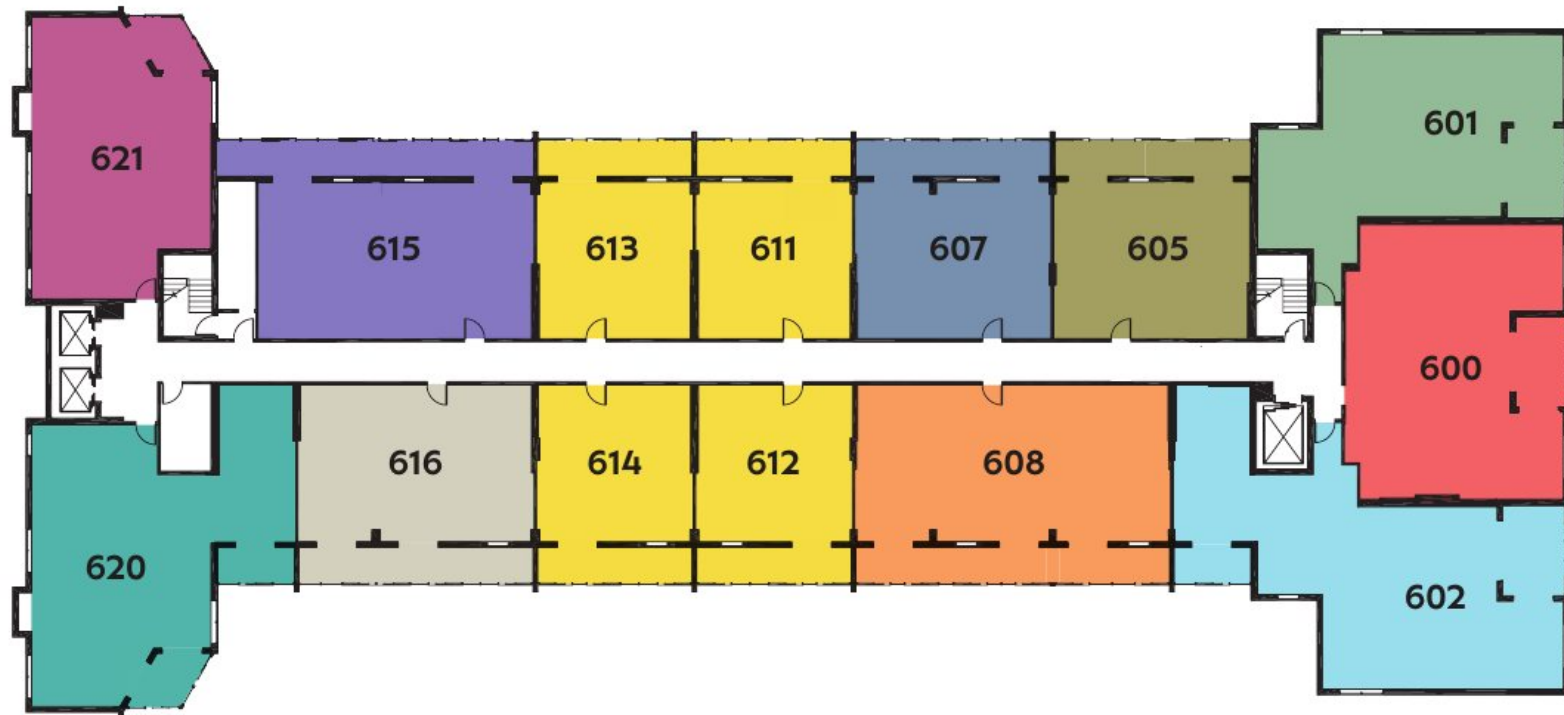

MEADOWLARK 1 BEDROOM • 1 BATH	IBIS DELUXE 2 BEDROOM • 2 BATH	DOLPHIN 3 BEDROOM • 3 BATH
SEAGULL 1 BEDROOM • 1 BATH	HERON 2 BEDROOM • 2 BATH	SAILFISH 3 BEDROOM • 3 BATH
EGRET 2 BEDROOM • 2 BATH	FLAMINGO 2 BEDROOM • 2 BATH	SANDBAR MODIFIED APARTMENT
IBIS 2 BEDROOM • 2 BATH	FLAMINGO DELUXE 2 BEDROOM • 2 BATH