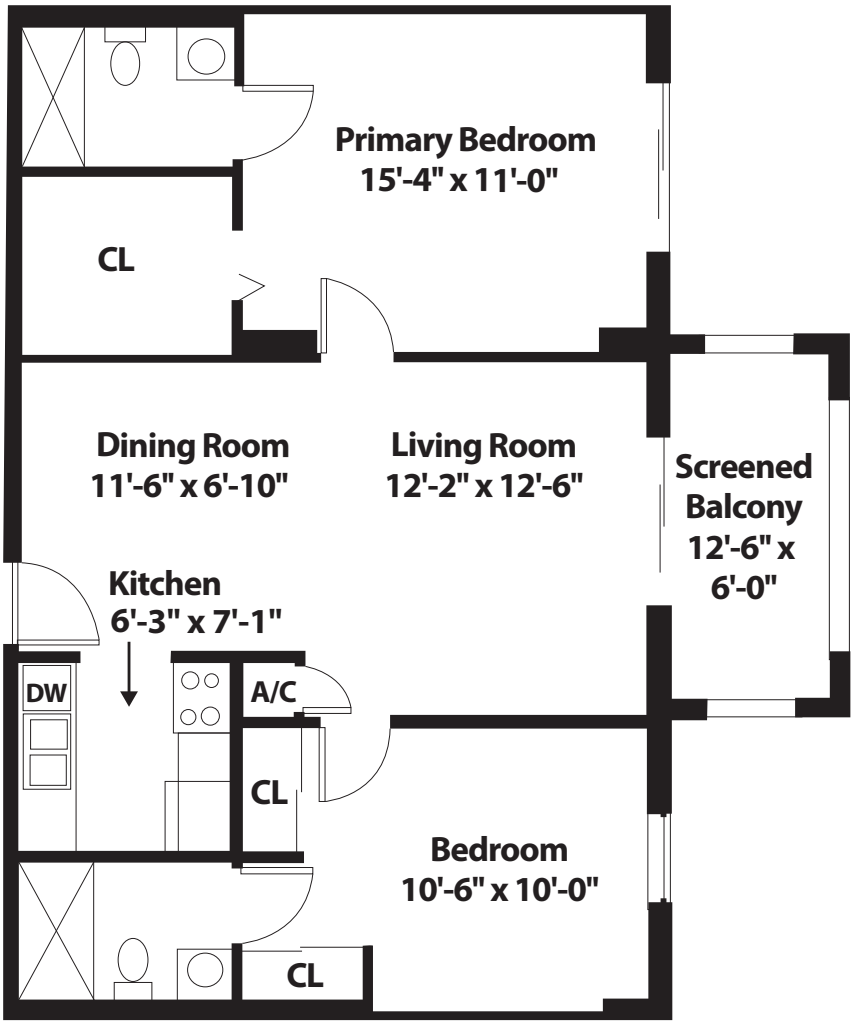

GARDEN

EGRET

2 BEDROOM • 2 BATH • 990 SQ. FT

All dimensions, features, and specifications are approximate and subject to change without notice.