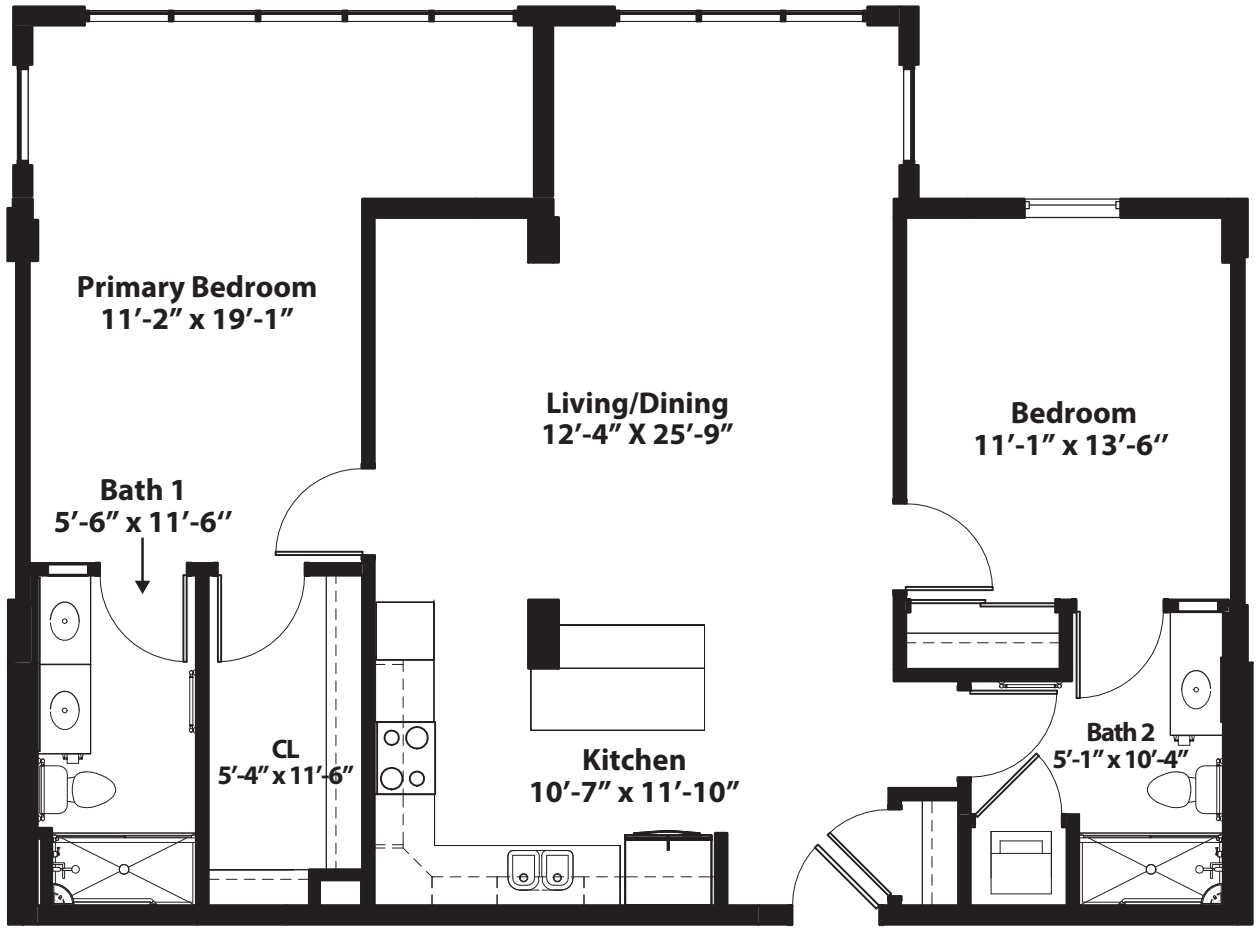

GARDEN

HIBISCUS

2 BEDROOM • 2 BATH • 1,236 SQ. FT

All dimensions, features, and specifications are approximate and subject to change without notice.