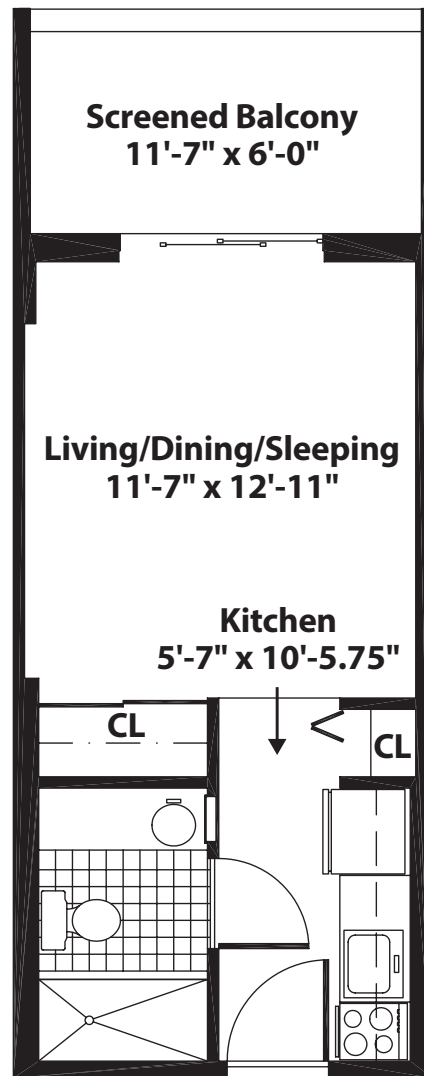

GARDEN

HUMMINGBIRD

STUDIO • 345 SQ. FT

All dimensions, features, and specifications are approximate and subject to change without notice.