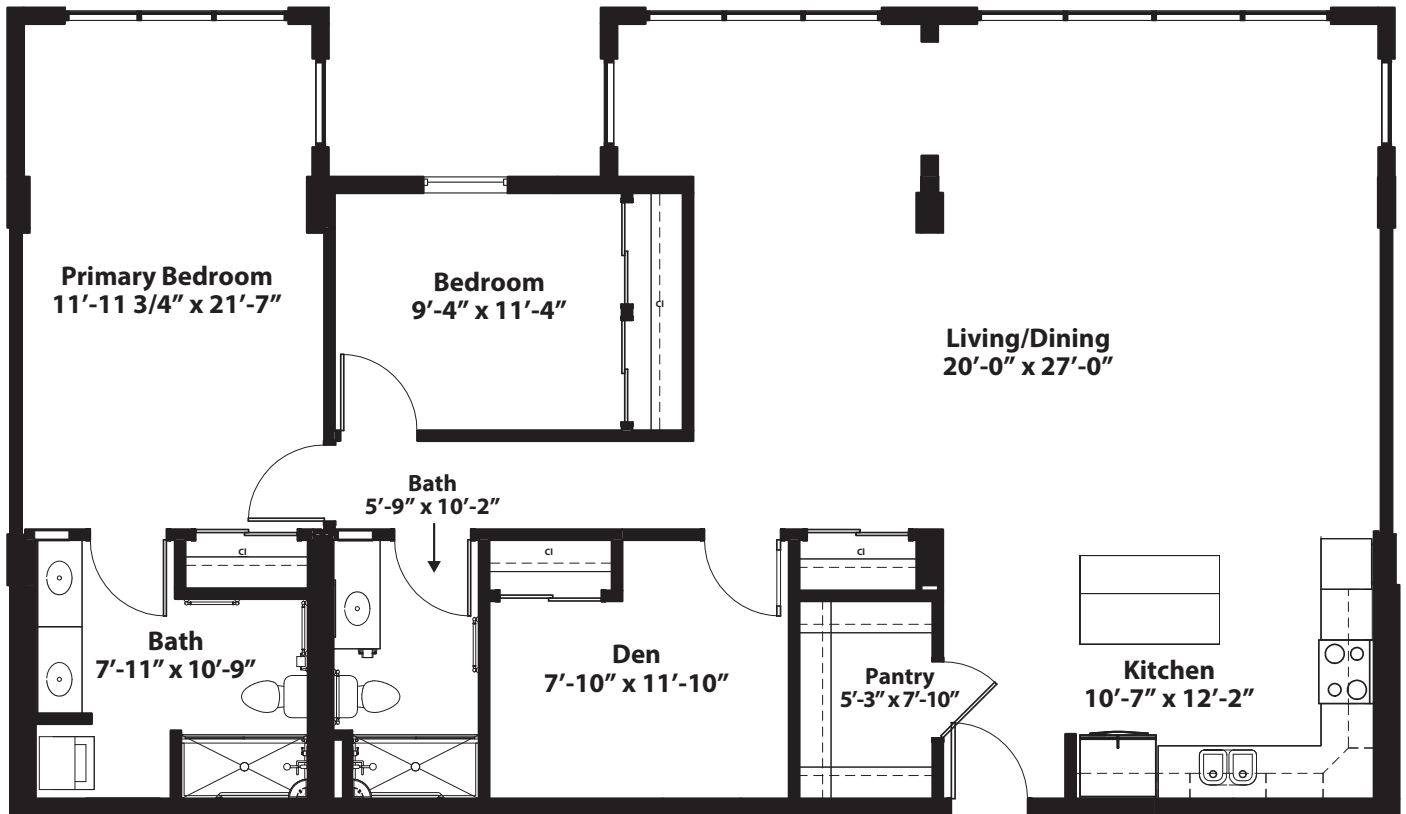

GARDEN

IRIS

2 BEDROOM • 2 BATH • DEN • 1,623 SQ. FT

All dimensions, features, and specifications are approximate and subject to change without notice.