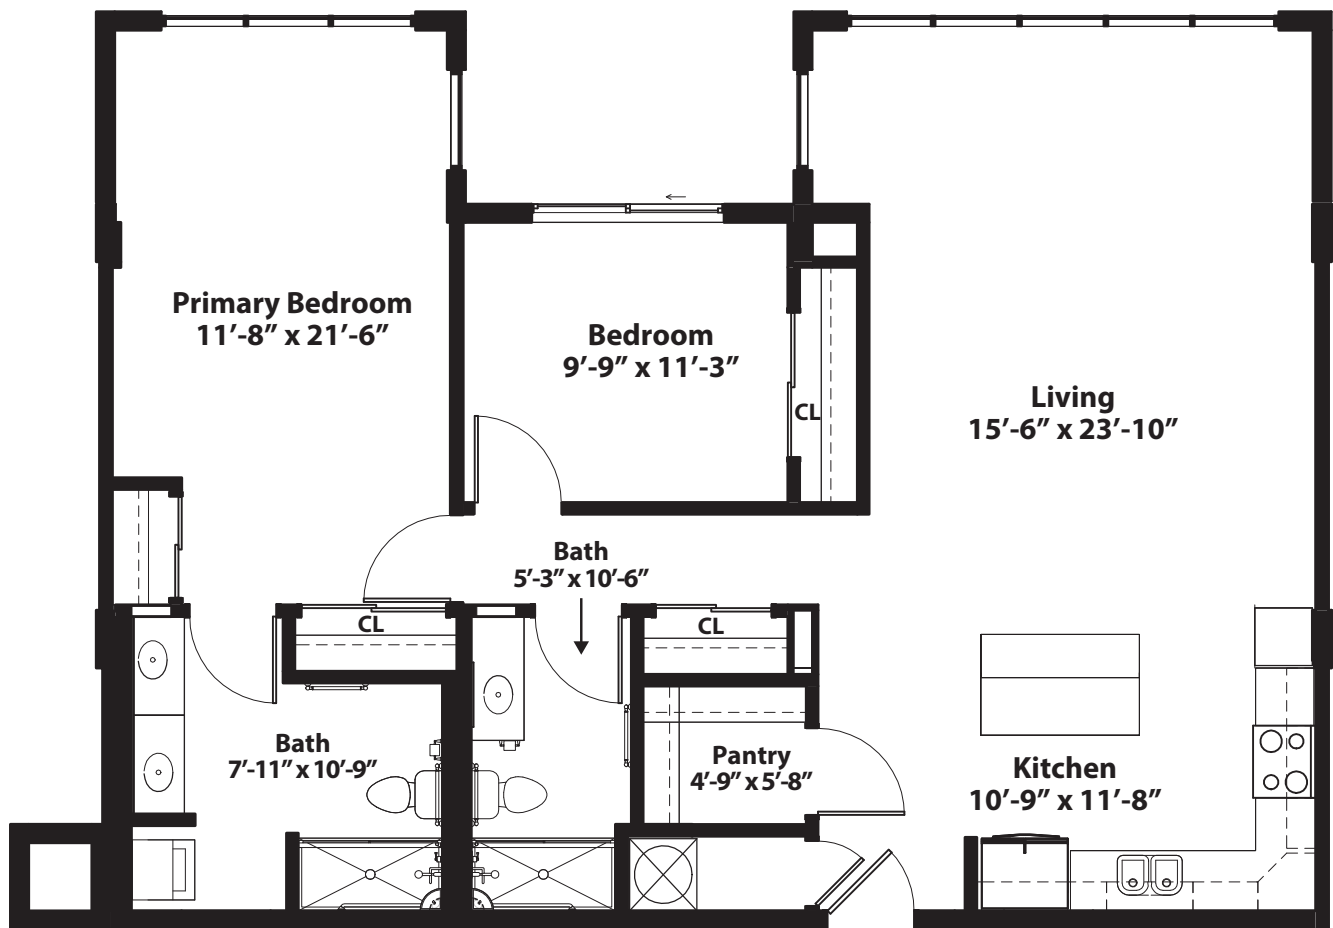

GARDEN

# JASMINE

2 BEDROOM • 2 BATH • 1,265 SQ. FT

All dimensions, features, and specifications are approximate and subject to change without notice.