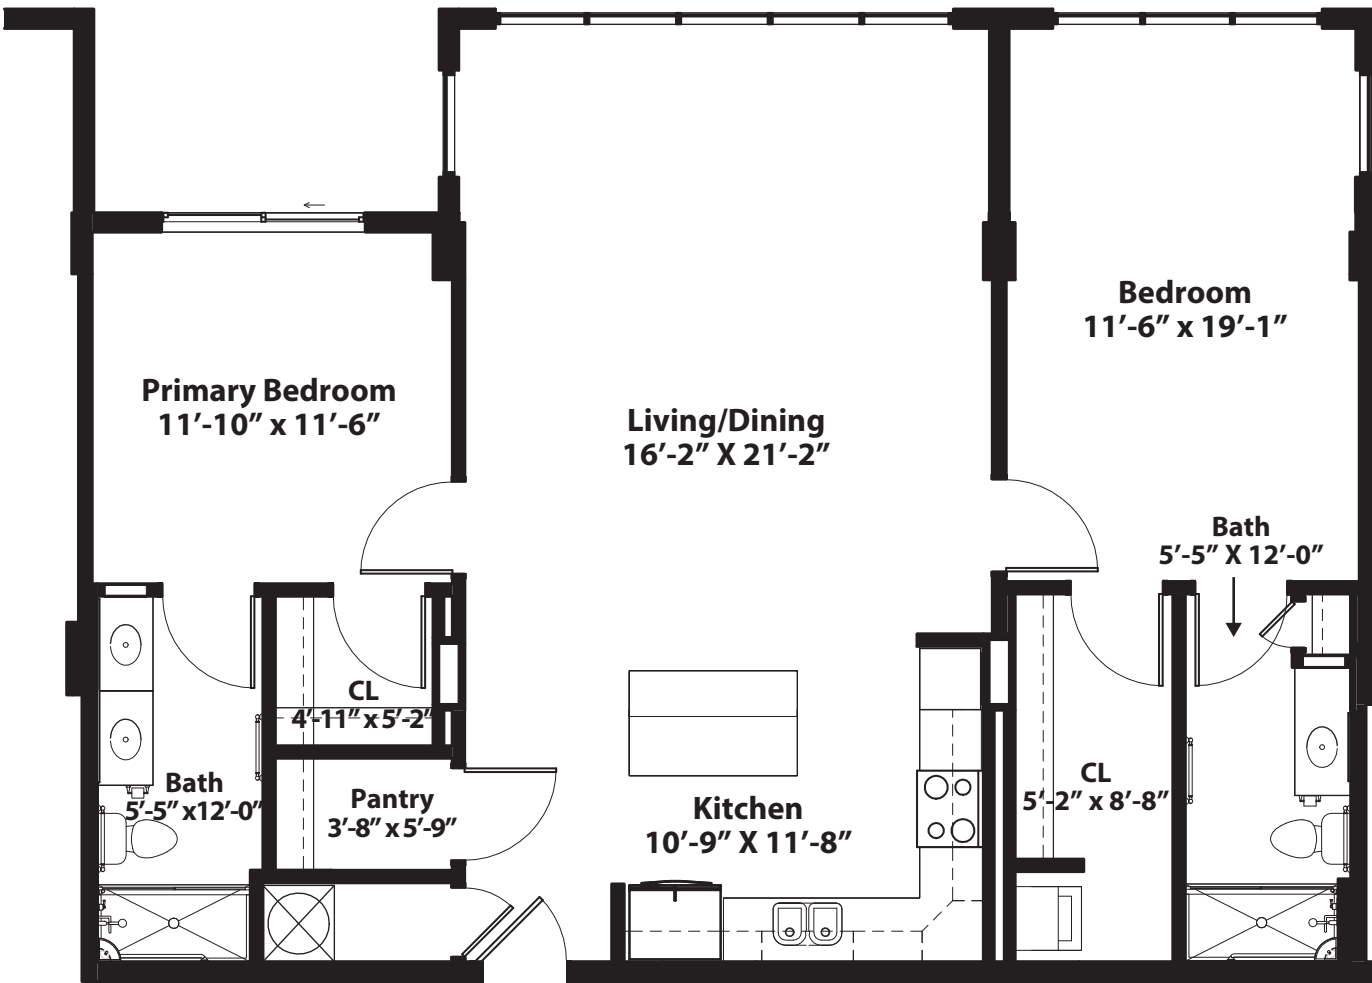

GARDEN

LAVENDER

2 BEDROOM • 2 BATH • 1,265 SQ. FT

All dimensions, features, and specifications are approximate and subject to change without notice.