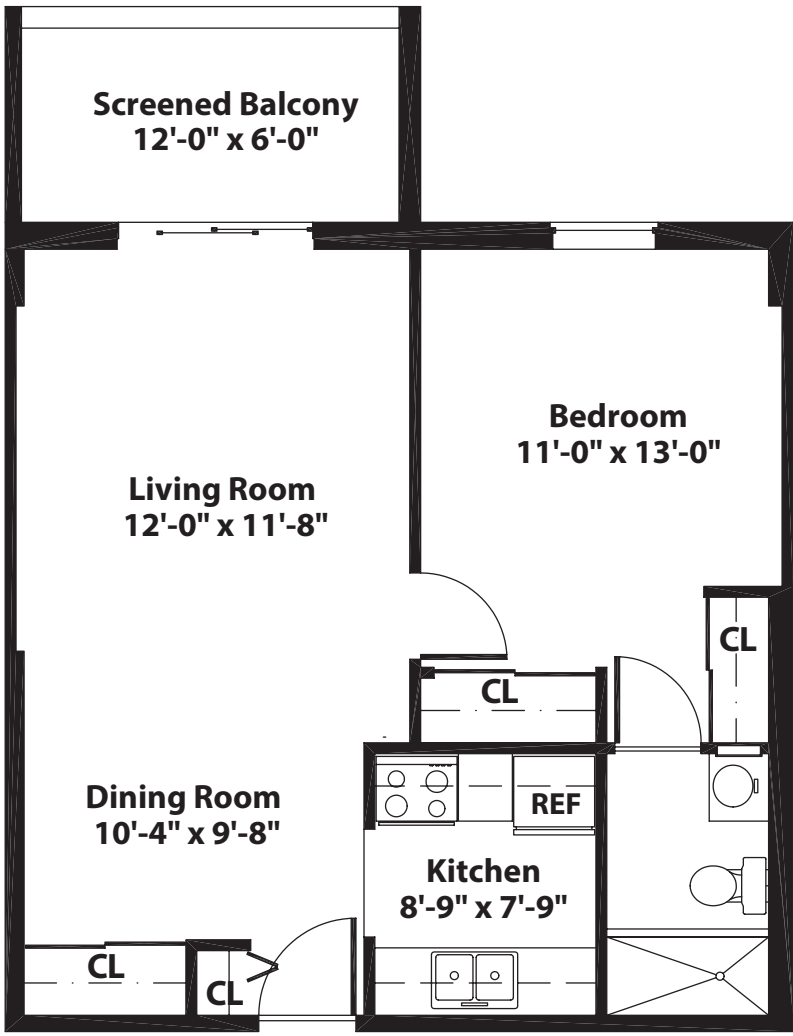

GARDEN

# MEADOWLARK

1 BEDROOM • 1 BATH • 670 SQ. FT

All dimensions, features, and specifications are approximate and subject to change without notice.