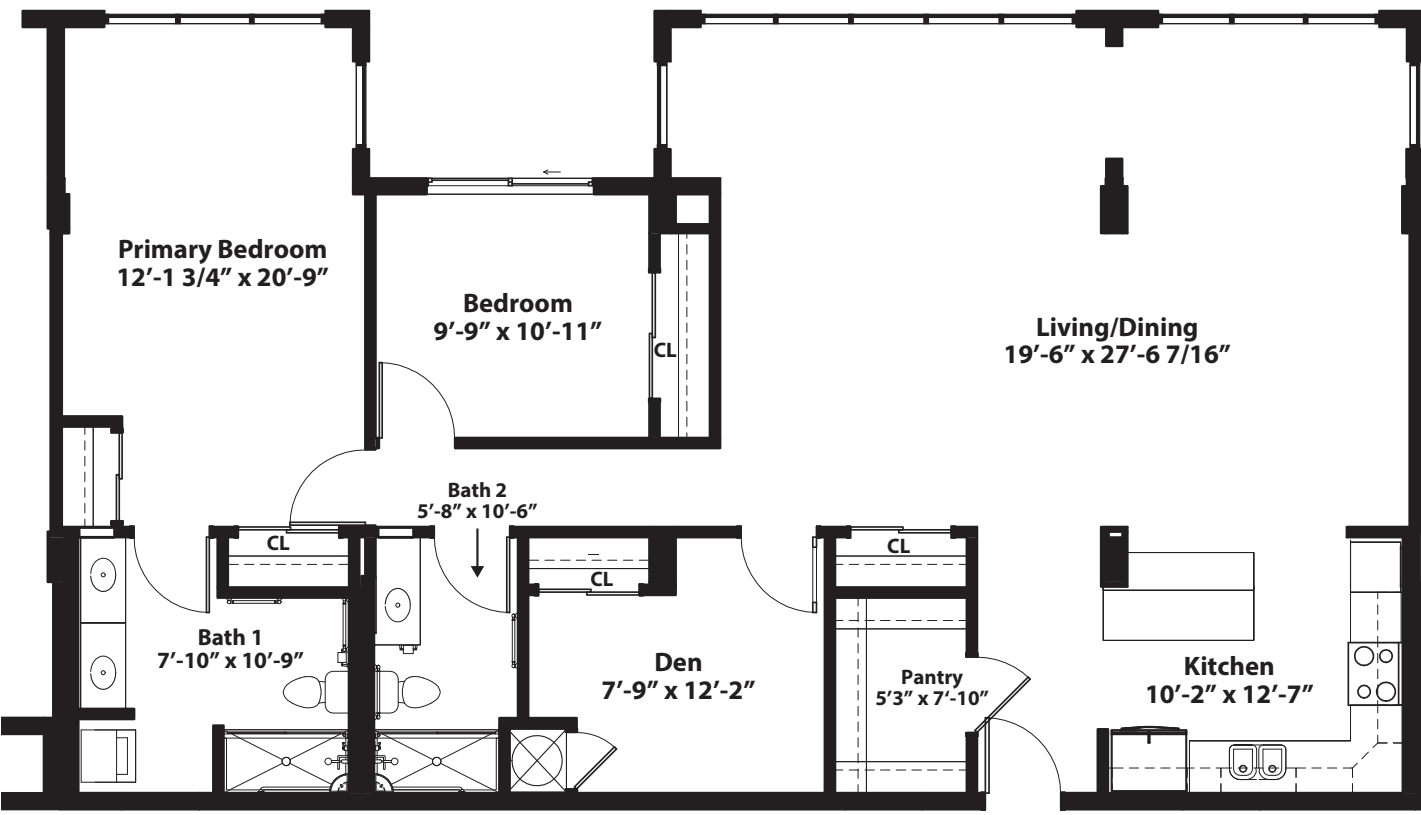

GARDEN

# ORCHID

2 BEDROOM • 2 BATH • DEN • 1,652 SQ. FT

All dimensions, features, and specifications are approximate and subject to change without notice.