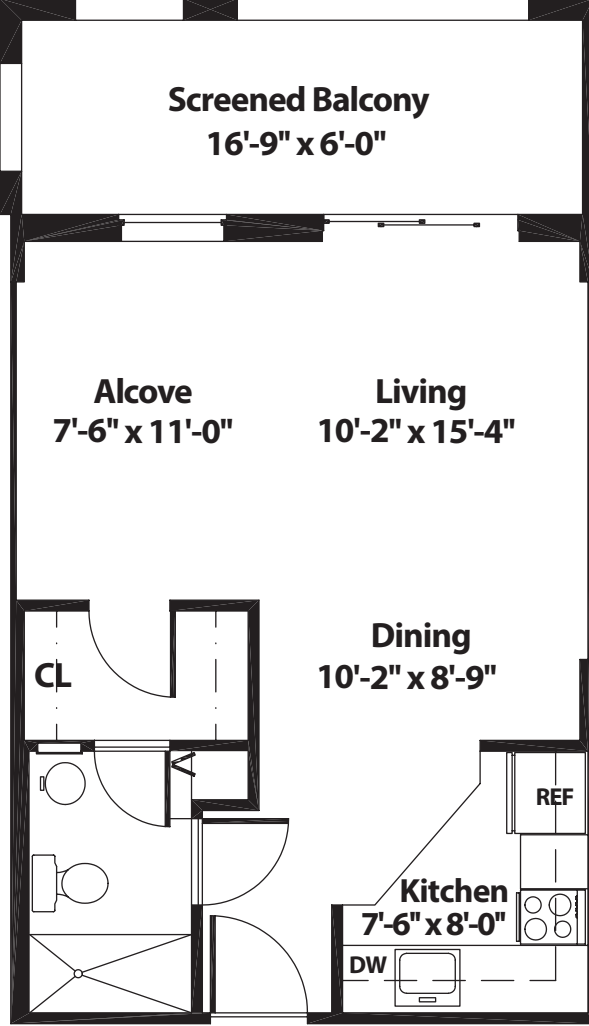

GARDEN

SANDPIPER

STUDIO • 420 SQ. FT

All dimensions, features, and specifications are approximate and subject to change without notice.