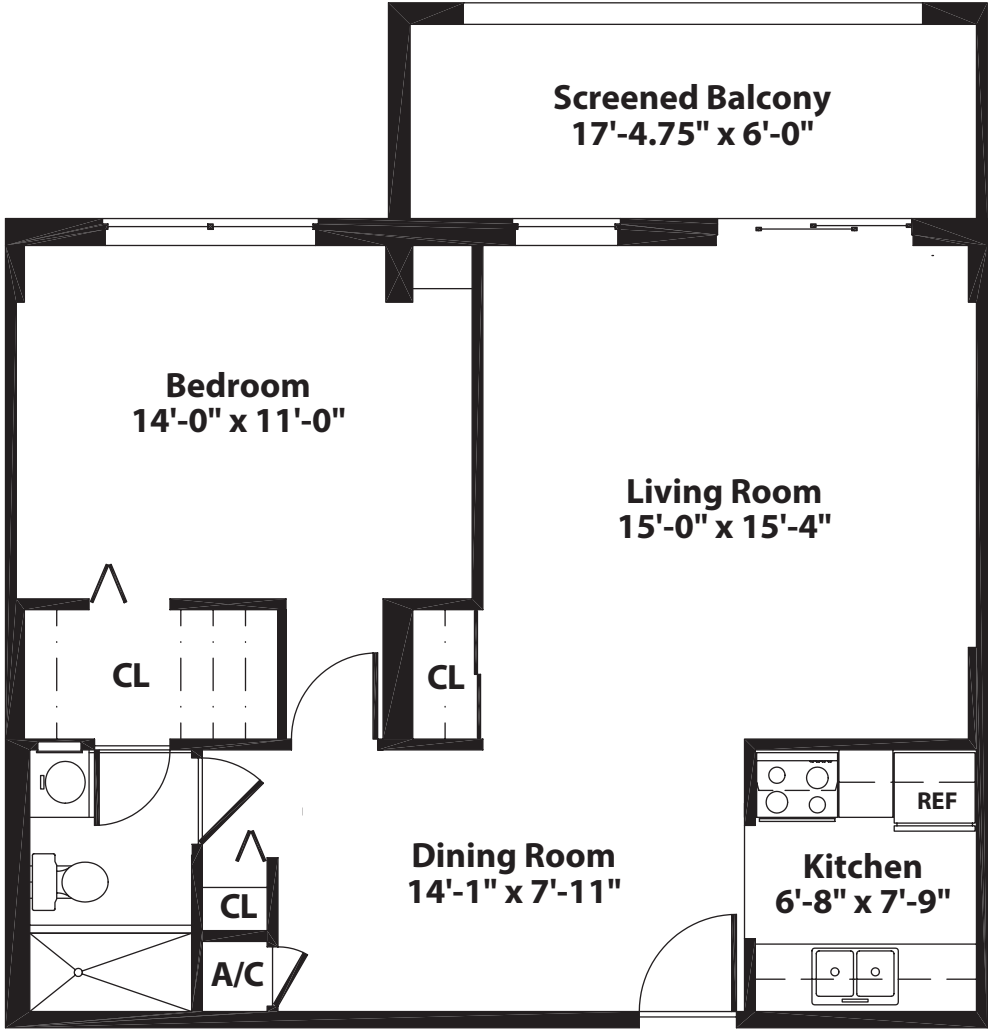

GARDEN

SEAGULL

1 BEDROOM • 1 BATH • 874 SQ. FT

All dimensions, features, and specifications are approximate and subject to change without notice.