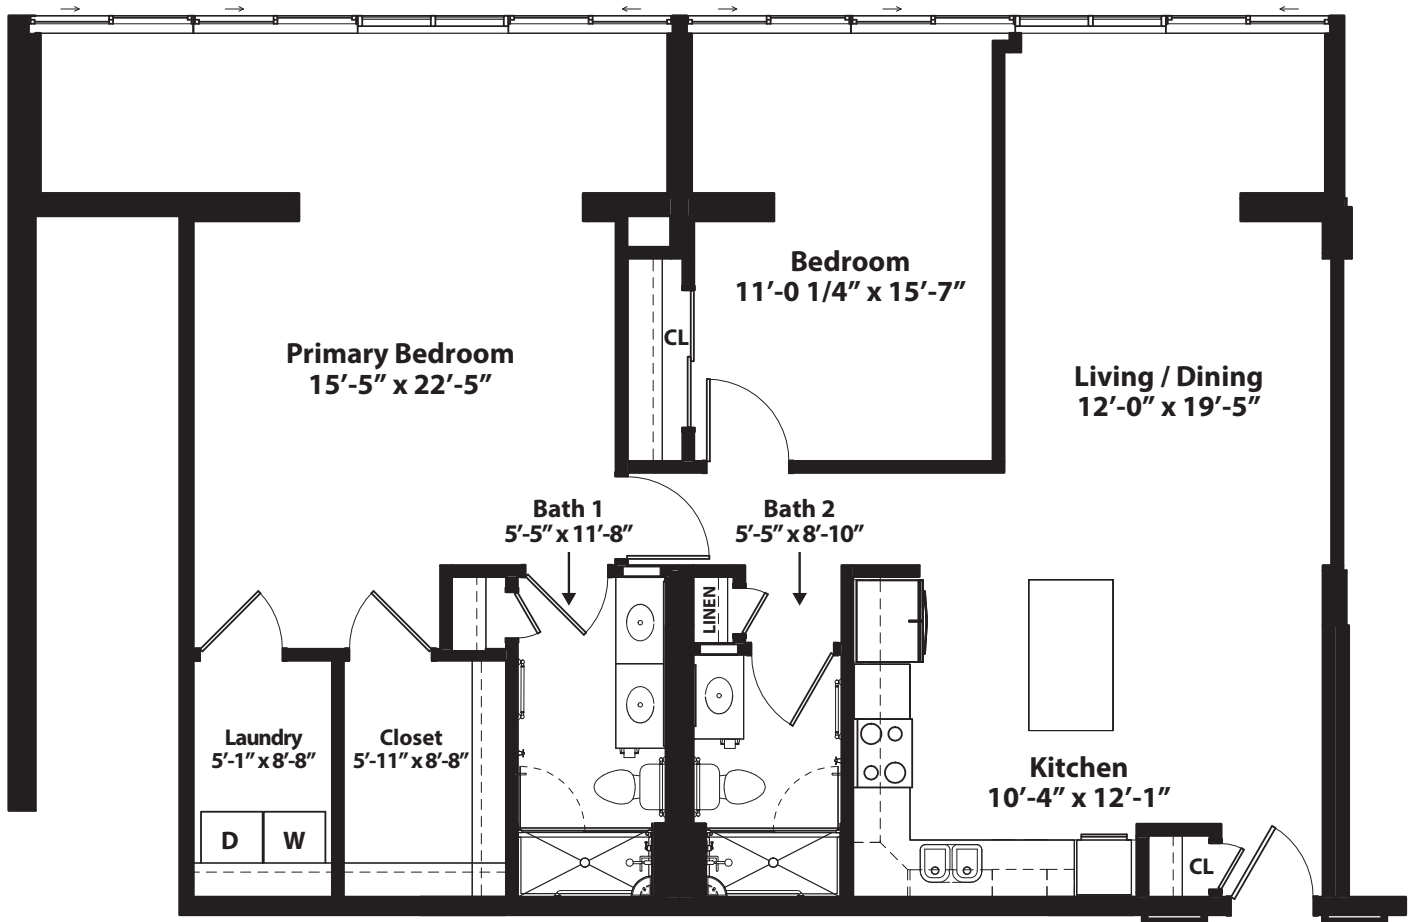

TOWER

EGRET

2 BEDROOM • 2 BATH • 1,164 SQ. FT

All dimensions, features, and specifications are approximate and subject to change without notice.

IBIS

2 BEDROOM • 2 BATH

LOCATION: TOWER GARDEN **SQUARE FOOTAGE** _____

All dimensions, features, and specifications are approximate and subject to change without notice.

GARDEN

HIBISCUS

2 BEDROOM • 2 BATH • 1,236 SQ. FT

All dimensions, features, and specifications are approximate and subject to change without notice.

TOWER

PELICAN

2 BEDROOM • 2 BATH • 1,400 SQ. FT

All dimensions, features, and specifications are approximate and subject to change without notice.

HERON

2 BEDROOM • 2 BATH

LOCATION: TOWER GARDEN **SQUARE FOOTAGE** _____

All dimensions, features, and specifications are approximate and subject to change without notice.

FLAMINGO

2 BEDROOM • 2 BATH

LOCATION: TOWER GARDEN **SQUARE FOOTAGE** _____

All dimensions, features, and specifications are approximate and subject to change without notice.