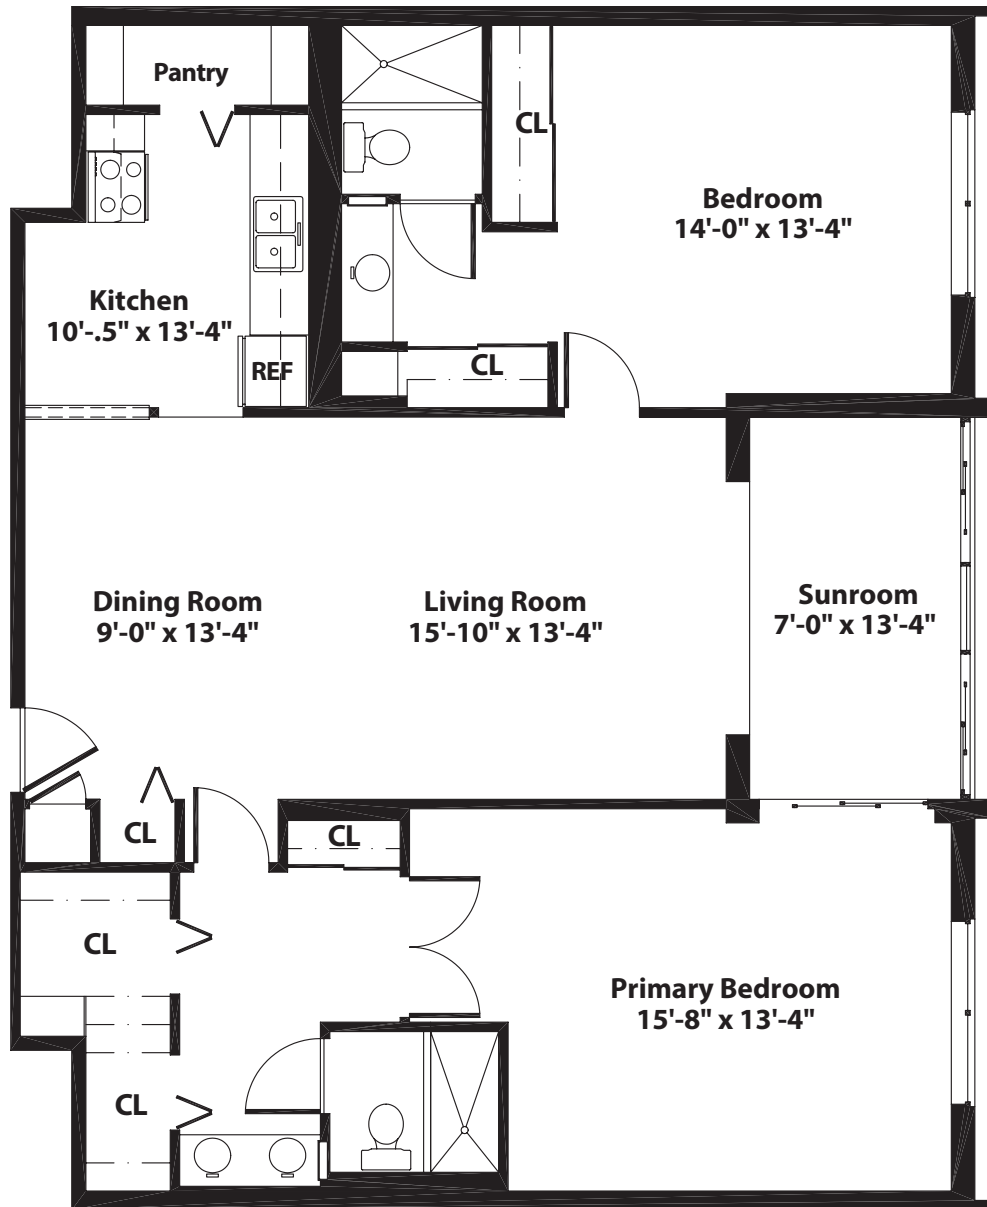

TOWER

EGRET

2 BEDROOM • 2 BATH • 1,164 SQ. FT

All dimensions, features, and specifications are approximate and subject to change without notice.

IBIS

2 BEDROOM • 2 BATH

LOCATION: TOWER GARDEN **SQUARE FOOTAGE** _____

All dimensions, features, and specifications are approximate and subject to change without notice.

GARDEN

HIBISCUS

2 BEDROOM • 2 BATH • 1,236 SQ. FT

All dimensions, features, and specifications are approximate and subject to change without notice.

TOWER

PELICAN

2 BEDROOM • 2 BATH • 1,400 SQ. FT

All dimensions, features, and specifications are approximate and subject to change without notice.

HERON

2 BEDROOM • 2 BATH

LOCATION: TOWER GARDEN **SQUARE FOOTAGE** _____

All dimensions, features, and specifications are approximate and subject to change without notice.

FLAMINGO

2 BEDROOM • 2 BATH

LOCATION: TOWER GARDEN **SQUARE FOOTAGE** _____

All dimensions, features, and specifications are approximate and subject to change without notice.