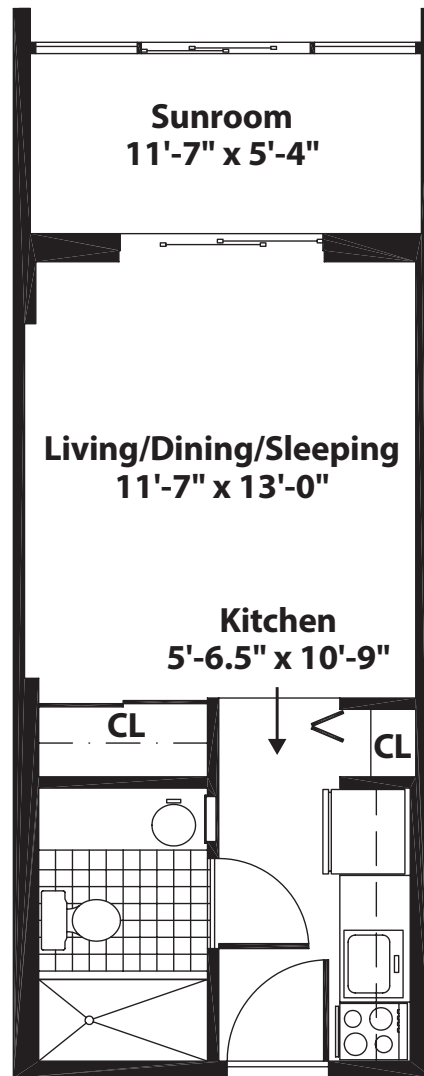

GARDEN

HUMMINGBIRD

STUDIO • 345 SQ. FT

All dimensions, features, and specifications are approximate and subject to change without notice.

TOWER

HUMMINGBIRD

STUDIO • 383 SQ. FT

All dimensions, features, and specifications are approximate and subject to change without notice.

GARDEN

SANDPIPER

STUDIO • 420 SQ. FT

All dimensions, features, and specifications are approximate and subject to change without notice.

TOWER

SANDPIPER

STUDIO • 610 SQ. FT

All dimensions, features, and specifications are approximate and subject to change without notice.

GARDEN

MEADOWLARK

1 BEDROOM • 1 BATH • 670 SQ. FT

All dimensions, features, and specifications are approximate and subject to change without notice.

TOWER

MEADOWLARK

1 BEDROOM • 1 BATH • 782 SQ. FT

All dimensions, features, and specifications are approximate and subject to change without notice.

GARDEN

SEAGULL

1 BEDROOM • 1 BATH • 874 SQ. FT

All dimensions, features, and specifications are approximate and subject to change without notice.

TOWER

SEAGULL

1 BEDROOM • 1 BATH • 978 SQ. FT

All dimensions, features, and specifications are approximate and subject to change without notice.