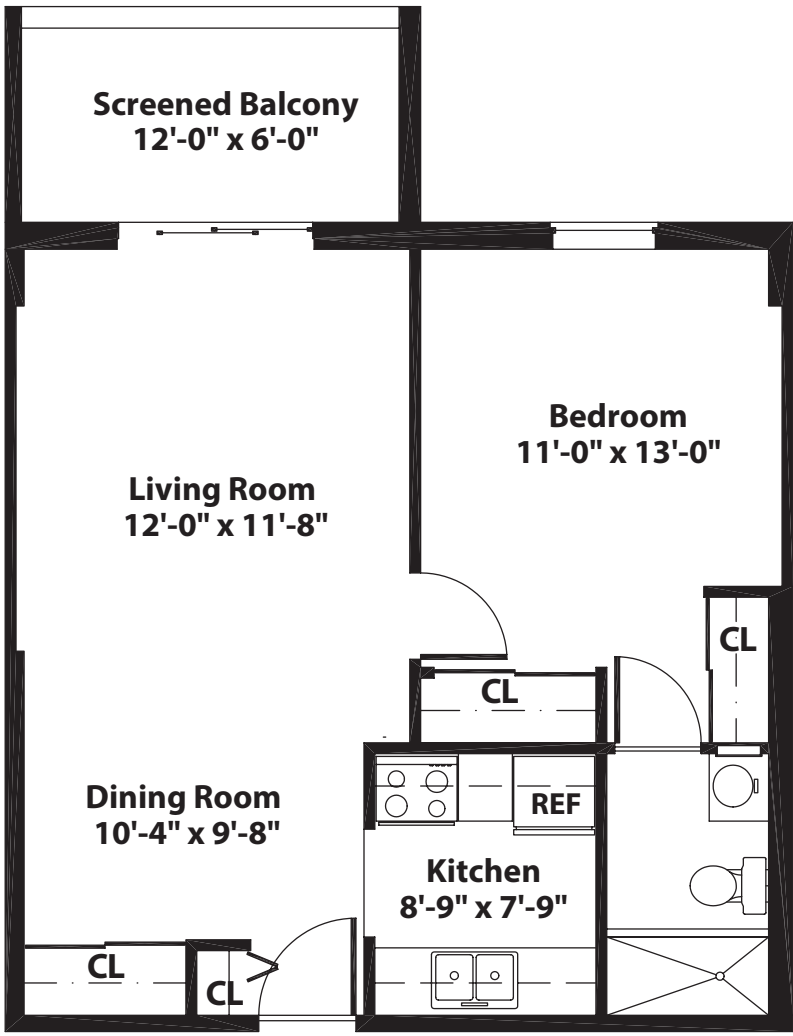

GARDEN

HUMMINGBIRD

STUDIO • 345 SQ. FT

All dimensions, features, and specifications are approximate and subject to change without notice.

TOWER

HUMMINGBIRD

STUDIO • 383 SQ. FT

All dimensions, features, and specifications are approximate and subject to change without notice.

GARDEN

SANDPIPER

STUDIO • 420 SQ. FT

All dimensions, features, and specifications are approximate and subject to change without notice.

TOWER

SANDPIPER

STUDIO • 610 SQ. FT

All dimensions, features, and specifications are approximate and subject to change without notice.

GARDEN

MEADOWLARK

1 BEDROOM • 1 BATH • 670 SQ. FT

All dimensions, features, and specifications are approximate and subject to change without notice.

TOWER

MEADOWLARK

1 BEDROOM • 1 BATH • 782 SQ. FT

All dimensions, features, and specifications are approximate and subject to change without notice.

GARDEN

SEAGULL

1 BEDROOM • 1 BATH • 874 SQ. FT

All dimensions, features, and specifications are approximate and subject to change without notice.

TOWER

SEAGULL

1 BEDROOM • 1 BATH • 978 SQ. FT

All dimensions, features, and specifications are approximate and subject to change without notice.