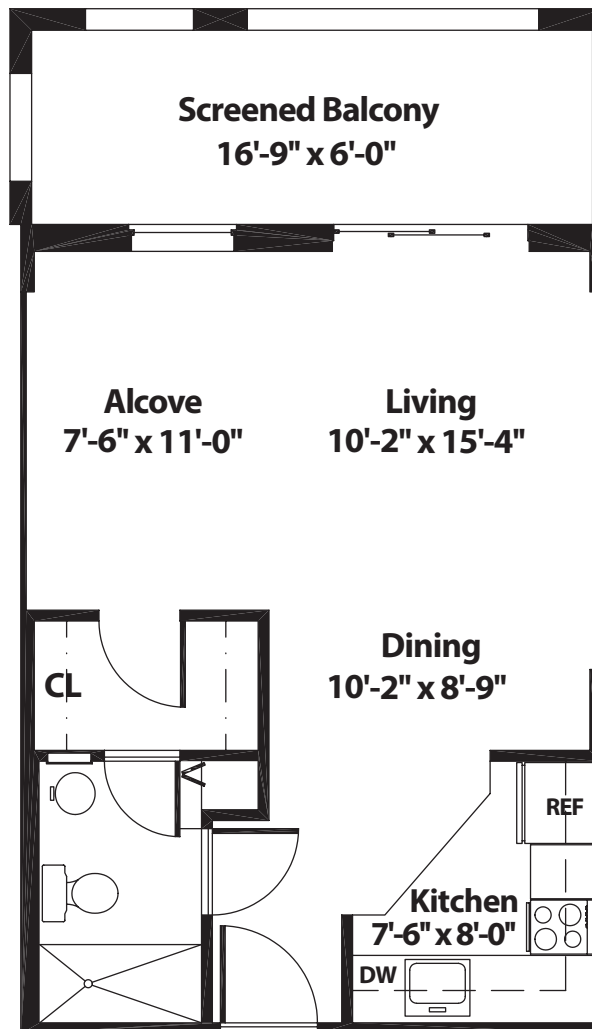

GARDEN

HUMMINGBIRD

STUDIO • 345 SQ. FT

All dimensions, features, and specifications are approximate and subject to change without notice.

TOWER

HUMMINGBIRD

STUDIO • 383 SQ. FT

All dimensions, features, and specifications are approximate and subject to change without notice.

GARDEN

SANDPIPER

STUDIO • 420 SQ. FT

All dimensions, features, and specifications are approximate and subject to change without notice.

TOWER

SANDPIPER

STUDIO • 610 SQ. FT

All dimensions, features, and specifications are approximate and subject to change without notice.

GARDEN

MEADOWLARK

1 BEDROOM • 1 BATH • 670 SQ. FT

All dimensions, features, and specifications are approximate and subject to change without notice.

TOWER

MEADOWLARK

1 BEDROOM • 1 BATH • 782 SQ. FT

All dimensions, features, and specifications are approximate and subject to change without notice.

GARDEN

SEAGULL

1 BEDROOM • 1 BATH • 874 SQ. FT

All dimensions, features, and specifications are approximate and subject to change without notice.

TOWER

SEAGULL

1 BEDROOM • 1 BATH • 978 SQ. FT

All dimensions, features, and specifications are approximate and subject to change without notice.