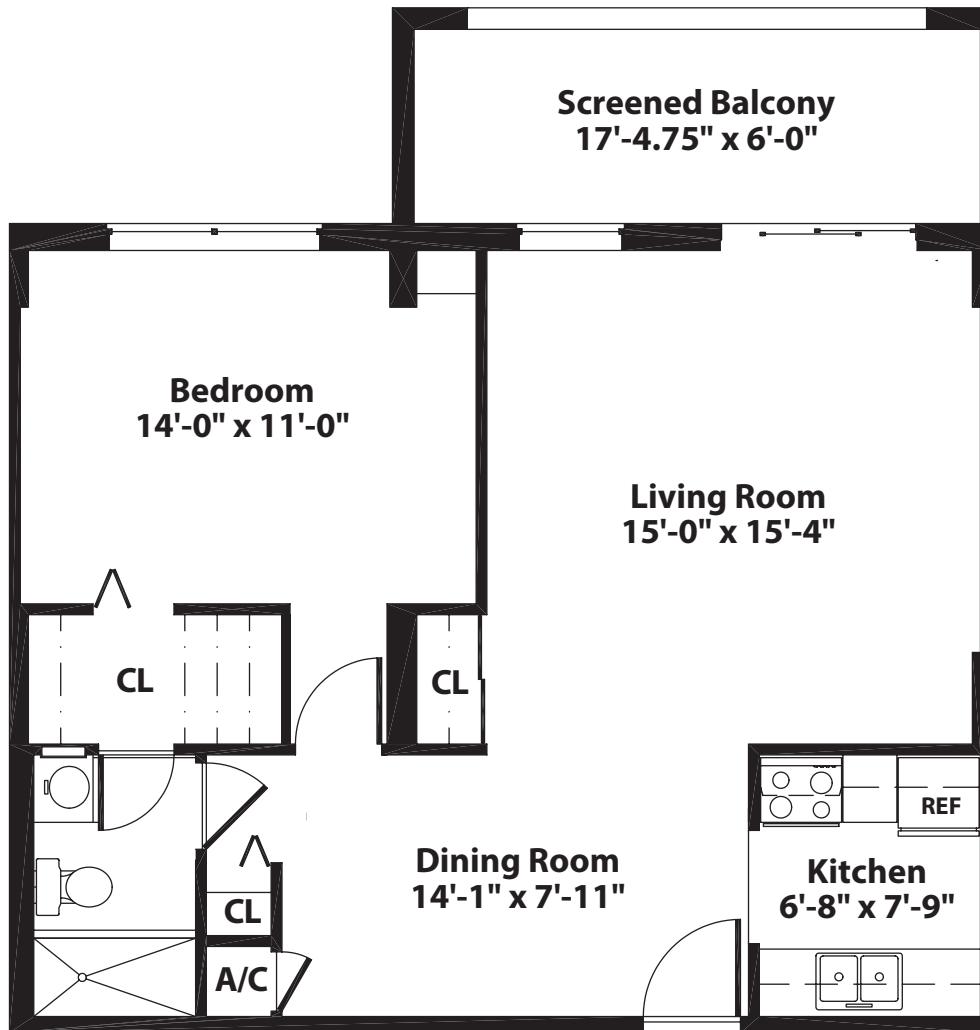

GARDEN

SANDPIPER

STUDIO • 420 SQ. FT

All dimensions, features, and specifications are approximate and subject to change without notice.

TOWER

SANDPIPER

STUDIO • 610 SQ. FT

All dimensions, features, and specifications are approximate and subject to change without notice.

GARDEN

MEADOWLARK

1 BEDROOM • 1 BATH • 670 SQ. FT

All dimensions, features, and specifications are approximate and subject to change without notice.

TOWER

MEADOWLARK

1 BEDROOM • 1 BATH • 782 SQ. FT

All dimensions, features, and specifications are approximate and subject to change without notice.

GARDEN

SEAGULL

1 BEDROOM • 1 BATH • 874 SQ. FT

All dimensions, features, and specifications are approximate and subject to change without notice.

TOWER

SEAGULL

1 BEDROOM • 1 BATH • 978 SQ. FT

All dimensions, features, and specifications are approximate and subject to change without notice.

TOWER

EGRET

2 BEDROOM • 2 BATH • 1,164 SQ. FT

All dimensions, features, and specifications are approximate and subject to change without notice.

IBIS

2 BEDROOM • 2 BATH

LOCATION: TOWER GARDEN **SQUARE FOOTAGE** _____