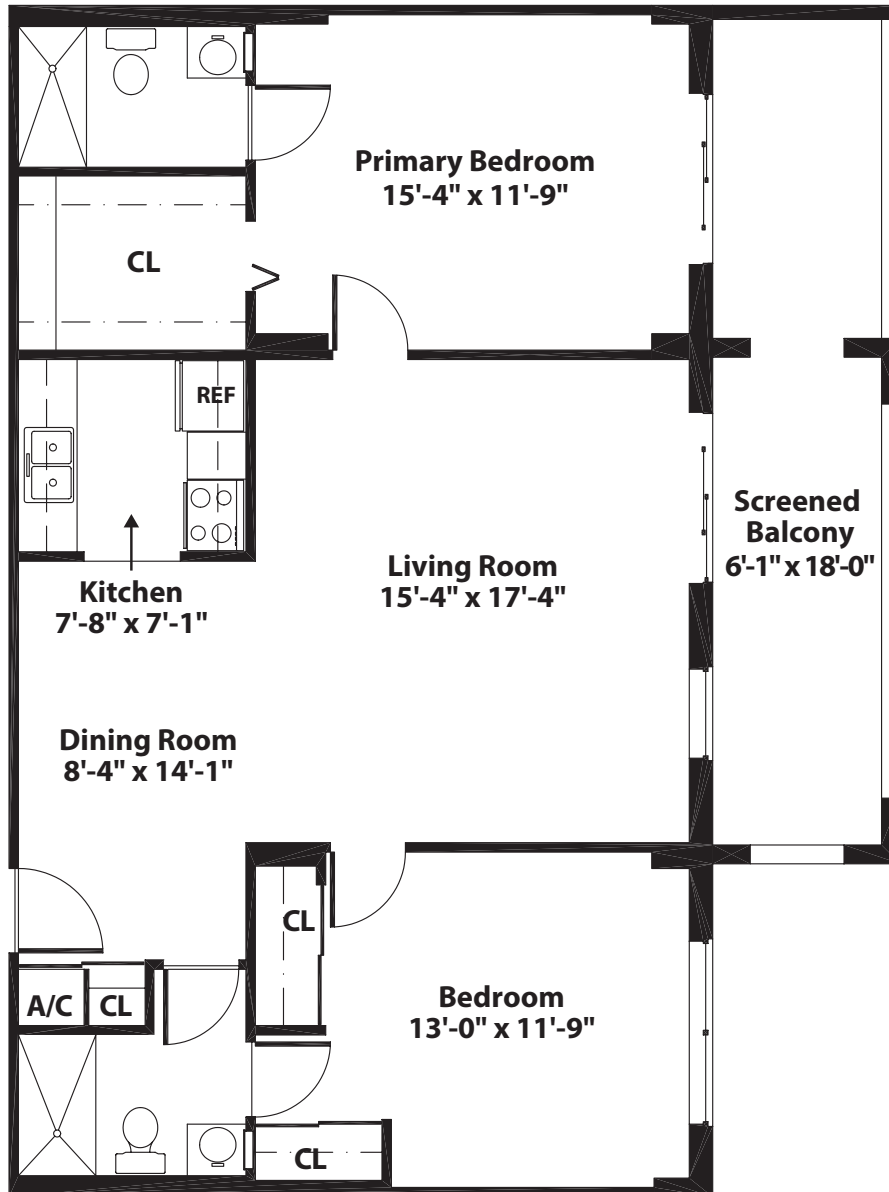

All dimensions, features, and specifications are approximate and subject to change without notice.

FLAMINGO

2 BEDROOM • 2 BATH

LOCATION: TOWER GARDEN **SQUARE FOOTAGE** _____

All dimensions, features, and specifications are approximate and subject to change without notice.

GARDEN

IRIS

2 BEDROOM • 2 BATH • DEN • 1,623 SQ. FT

All dimensions, features, and specifications are approximate and subject to change without notice.

TOWER

MANATEE

2 BEDROOM • 2 BATH • DEN • 1,562 SQ. FT

All dimensions, features, and specifications are approximate and subject to change without notice.

OSPREY

2 BEDROOM • 2 BATH

LOCATION: TOWER GARDEN **SQUARE FOOTAGE** _____

All dimensions, features, and specifications are approximate and subject to change without notice.

SWAN

3 BEDROOM • 2 BATH

LOCATION: TOWER GARDEN **SQUARE FOOTAGE** _____

All dimensions, features, and specifications are approximate and subject to change without notice.

DOLPHIN

3 BEDROOM • 3 BATH

LOCATION: TOWER GARDEN SQUARE FOOTAGE _____

All dimensions, features, and specifications are approximate and subject to change without notice.