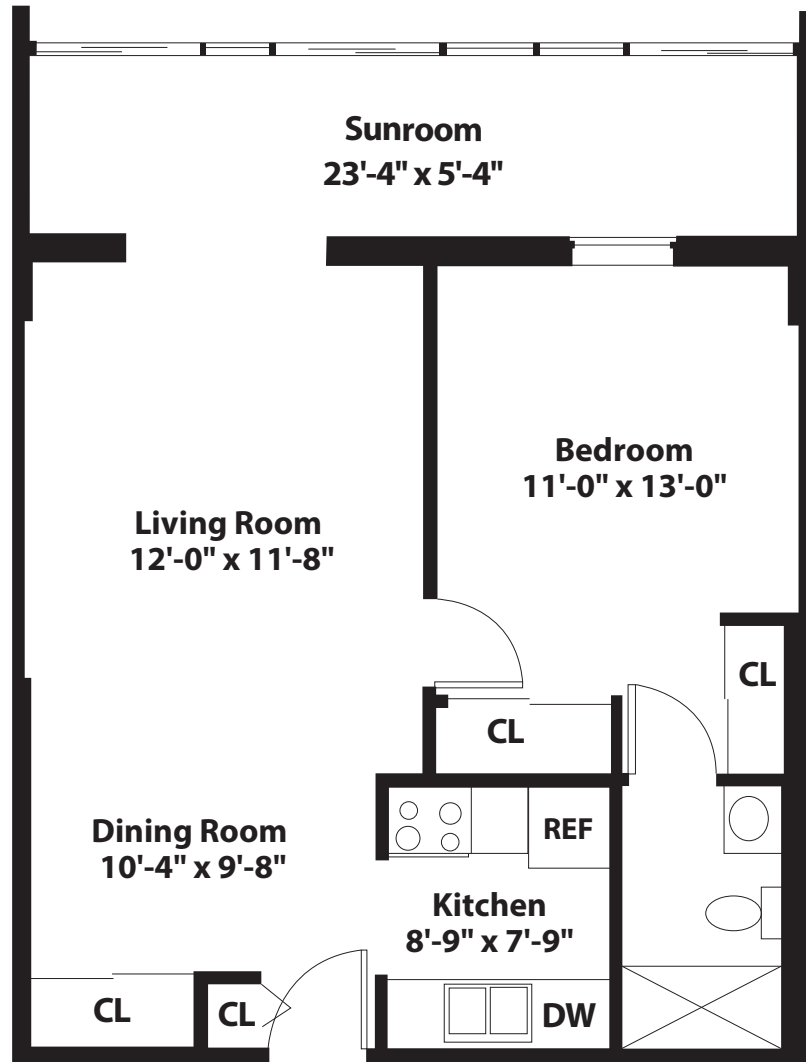

GARDEN

SANDPIPER

STUDIO • 420 SQ. FT

All dimensions, features, and specifications are approximate and subject to change without notice.

TOWER

SANDPIPER

STUDIO • 610 SQ. FT

All dimensions, features, and specifications are approximate and subject to change without notice.

GARDEN

MEADOWLARK

1 BEDROOM • 1 BATH • 670 SQ. FT

All dimensions, features, and specifications are approximate and subject to change without notice.

TOWER

MEADOWLARK

1 BEDROOM • 1 BATH • 782 SQ. FT

All dimensions, features, and specifications are approximate and subject to change without notice.

GARDEN

SEAGULL

1 BEDROOM • 1 BATH • 874 SQ. FT

All dimensions, features, and specifications are approximate and subject to change without notice.

TOWER

SEAGULL

1 BEDROOM • 1 BATH • 978 SQ. FT

All dimensions, features, and specifications are approximate and subject to change without notice.

TOWER

EGRET

2 BEDROOM • 2 BATH • 1,164 SQ. FT

All dimensions, features, and specifications are approximate and subject to change without notice.

IBIS

2 BEDROOM • 2 BATH

LOCATION: TOWER GARDEN **SQUARE FOOTAGE** _____