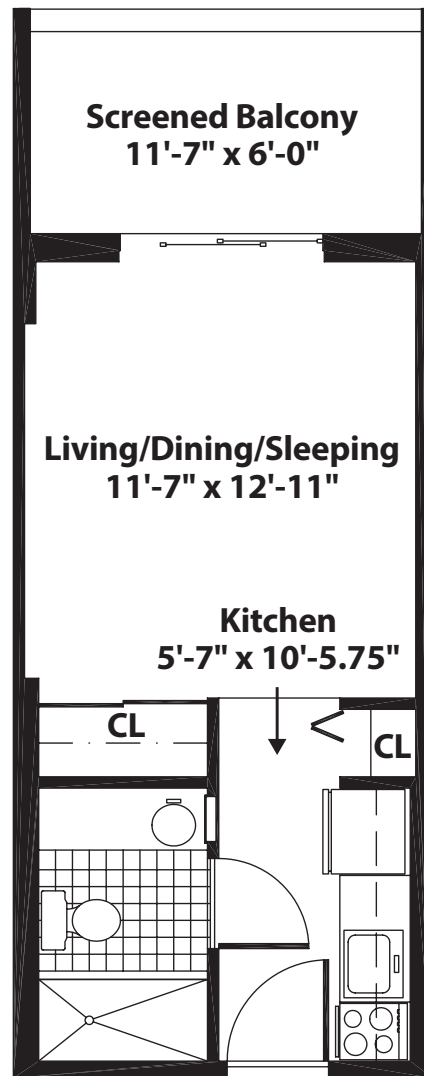

GARDEN

HUMMINGBIRD

STUDIO • 345 SQ. FT

All dimensions, features, and specifications are approximate and subject to change without notice.

TOWER

HUMMINGBIRD

STUDIO • 383 SQ. FT

All dimensions, features, and specifications are approximate and subject to change without notice.

GARDEN

SANDPIPER

STUDIO • 420 SQ. FT

All dimensions, features, and specifications are approximate and subject to change without notice.

TOWER

SANDPIPER

STUDIO • 610 SQ. FT

All dimensions, features, and specifications are approximate and subject to change without notice.

GARDEN

MEADOWLARK

1 BEDROOM • 1 BATH • 670 SQ. FT

All dimensions, features, and specifications are approximate and subject to change without notice.

TOWER

MEADOWLARK

1 BEDROOM • 1 BATH • 782 SQ. FT

All dimensions, features, and specifications are approximate and subject to change without notice.

GARDEN

SEAGULL

1 BEDROOM • 1 BATH • 874 SQ. FT

All dimensions, features, and specifications are approximate and subject to change without notice.

TOWER

SEAGULL

1 BEDROOM • 1 BATH • 978 SQ. FT

All dimensions, features, and specifications are approximate and subject to change without notice.