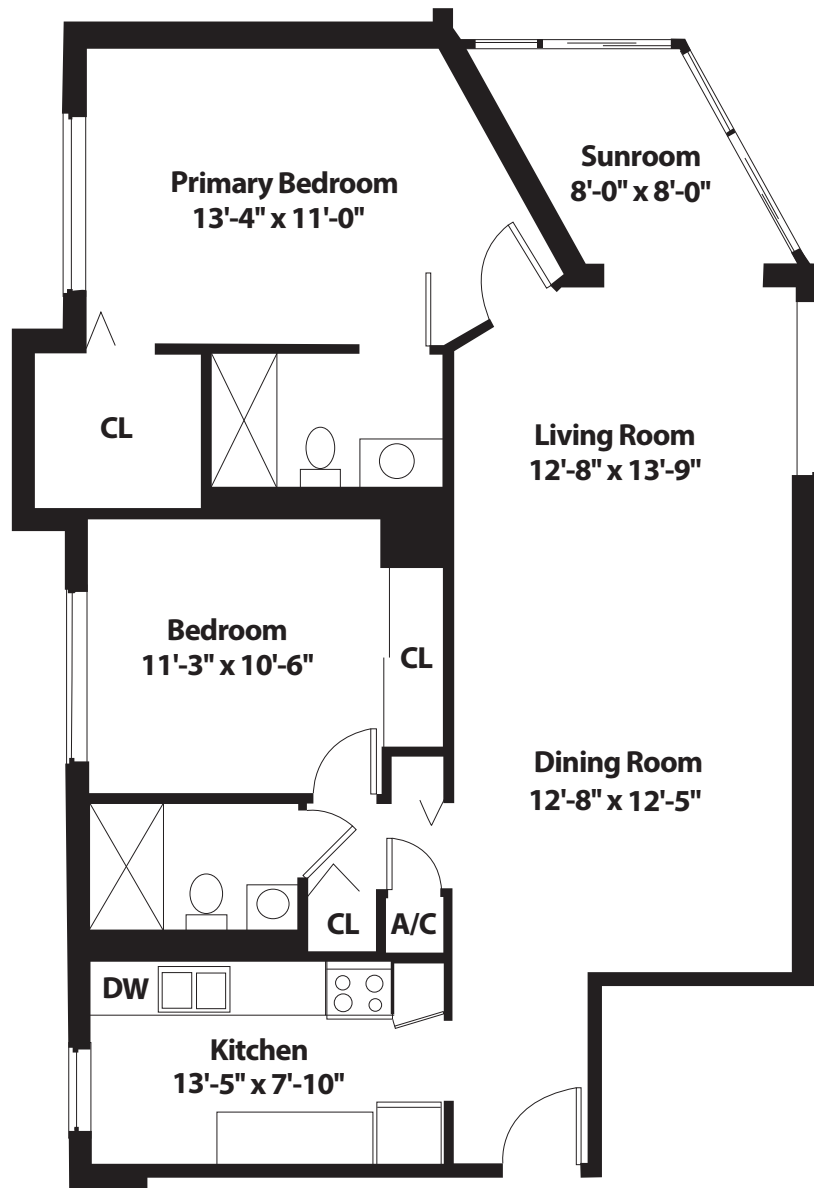

GARDEN

SEAGULL

1 BEDROOM • 1 BATH • 874 SQ. FT

All dimensions, features, and specifications are approximate and subject to change without notice.

TOWER

SEAGULL

1 BEDROOM • 1 BATH • 978 SQ. FT

All dimensions, features, and specifications are approximate and subject to change without notice.

TOWER

EGRET

2 BEDROOM • 2 BATH • 1,164 SQ. FT

All dimensions, features, and specifications are approximate and subject to change without notice.

IBIS

2 BEDROOM • 2 BATH

LOCATION: TOWER GARDEN **SQUARE FOOTAGE** _____

All dimensions, features, and specifications are approximate and subject to change without notice.

GARDEN

HIBISCUS

2 BEDROOM • 2 BATH • 1,236 SQ. FT

All dimensions, features, and specifications are approximate and subject to change without notice.

TOWER

PELICAN

2 BEDROOM • 2 BATH • 1,400 SQ. FT

All dimensions, features, and specifications are approximate and subject to change without notice.

HERON

2 BEDROOM • 2 BATH

LOCATION: TOWER GARDEN **SQUARE FOOTAGE** _____