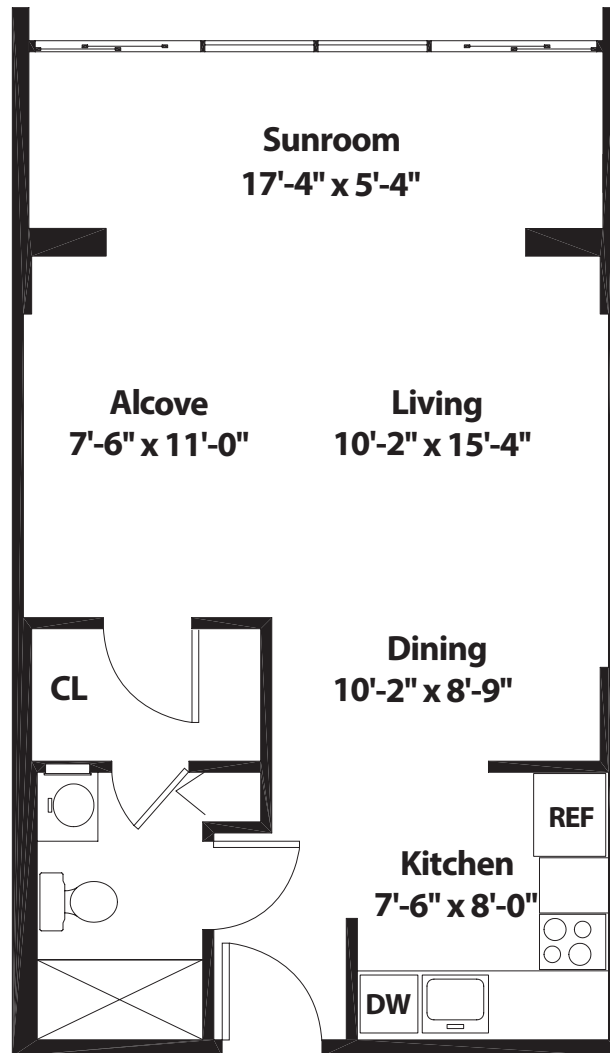

GARDEN

HUMMINGBIRD

STUDIO • 345 SQ. FT

All dimensions, features, and specifications are approximate and subject to change without notice.

TOWER

HUMMINGBIRD

STUDIO • 383 SQ. FT

All dimensions, features, and specifications are approximate and subject to change without notice.

GARDEN

SANDPIPER

STUDIO • 420 SQ. FT

All dimensions, features, and specifications are approximate and subject to change without notice.

TOWER

SANDPIPER

STUDIO • 610 SQ. FT

All dimensions, features, and specifications are approximate and subject to change without notice.

GARDEN

MEADOWLARK

1 BEDROOM • 1 BATH • 670 SQ. FT

All dimensions, features, and specifications are approximate and subject to change without notice.

TOWER

MEADOWLARK

1 BEDROOM • 1 BATH • 782 SQ. FT

All dimensions, features, and specifications are approximate and subject to change without notice.

GARDEN

SEAGULL

1 BEDROOM • 1 BATH • 874 SQ. FT

All dimensions, features, and specifications are approximate and subject to change without notice.

TOWER

SEAGULL

1 BEDROOM • 1 BATH • 978 SQ. FT

All dimensions, features, and specifications are approximate and subject to change without notice.