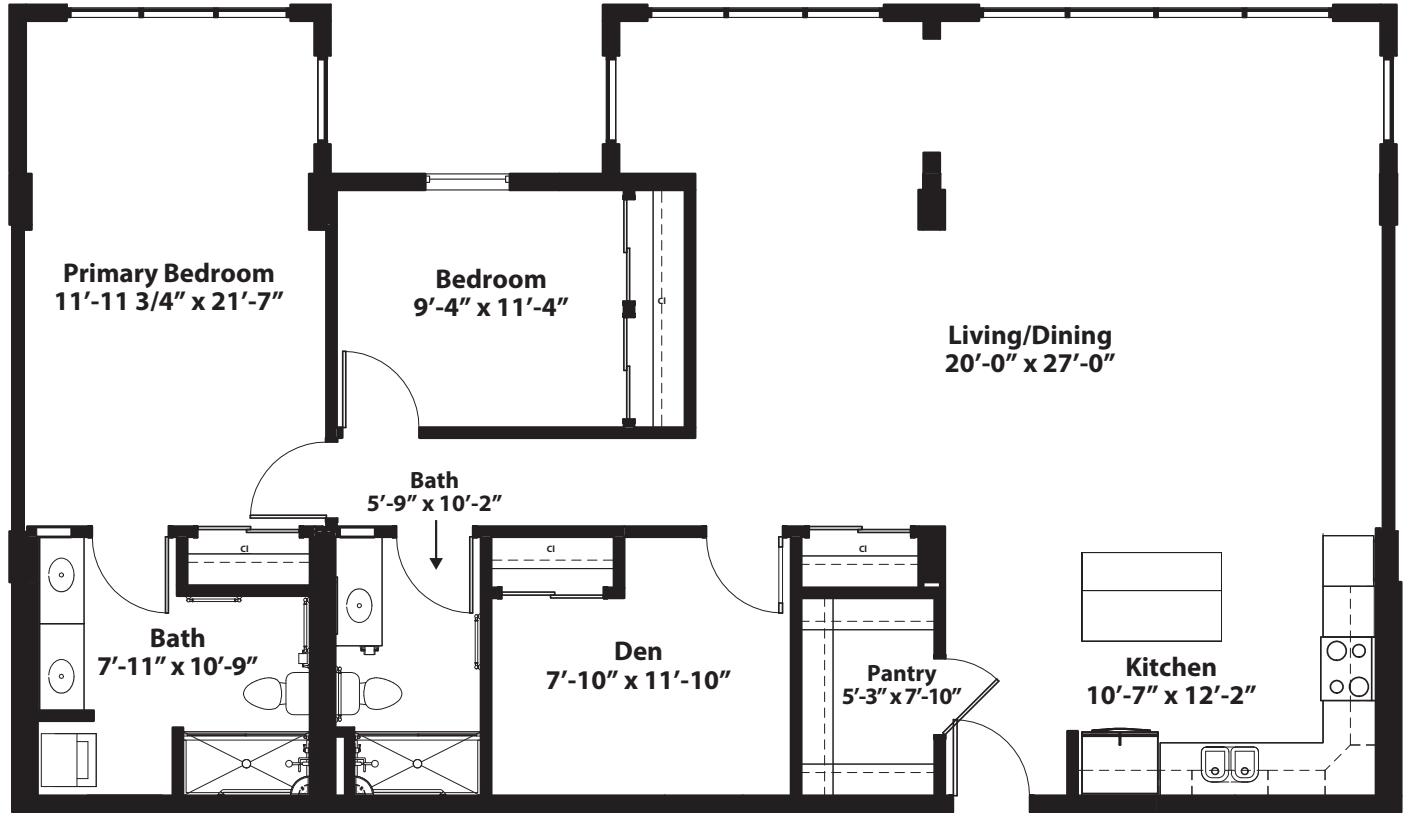

TOWER

PELICAN

2 BEDROOM • 2 BATH • 1,400 SQ. FT

All dimensions, features, and specifications are approximate and subject to change without notice.

HERON

2 BEDROOM • 2 BATH

LOCATION: TOWER GARDEN **SQUARE FOOTAGE** _____

All dimensions, features, and specifications are approximate and subject to change without notice.

FLAMINGO

2 BEDROOM • 2 BATH

LOCATION: TOWER GARDEN **SQUARE FOOTAGE** _____

All dimensions, features, and specifications are approximate and subject to change without notice.

GARDEN

IRIS

2 BEDROOM • 2 BATH • DEN • 1,623 SQ. FT

All dimensions, features, and specifications are approximate and subject to change without notice.

TOWER

MANATEE

2 BEDROOM • 2 BATH • DEN • 1,562 SQ. FT

All dimensions, features, and specifications are approximate and subject to change without notice.

OSPREY

2 BEDROOM • 2 BATH

LOCATION: TOWER GARDEN **SQUARE FOOTAGE** _____

All dimensions, features, and specifications are approximate and subject to change without notice.

SWAN

3 BEDROOM • 2 BATH

LOCATION: TOWER GARDEN **SQUARE FOOTAGE** _____