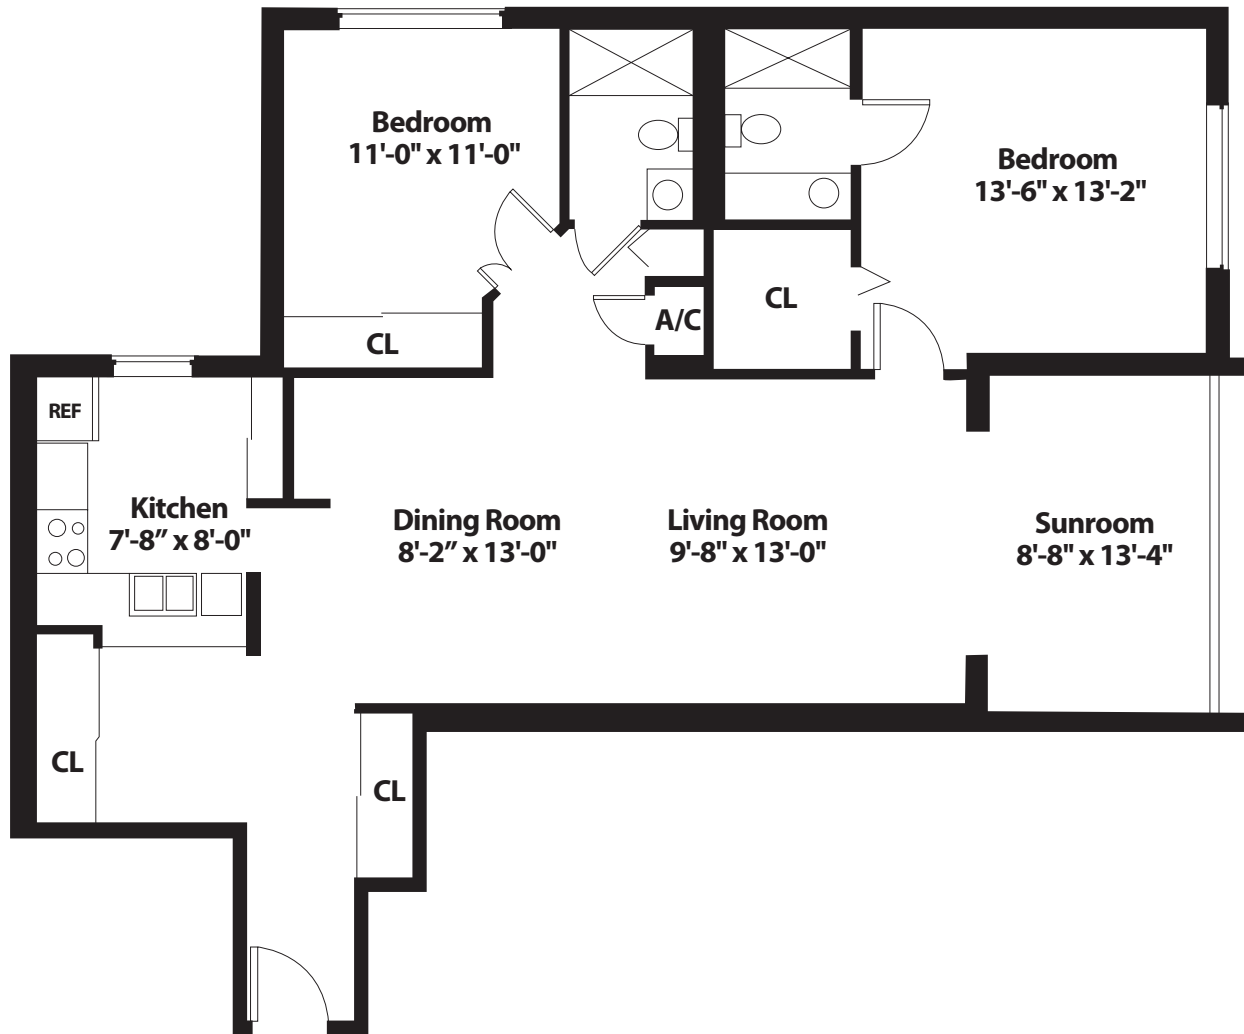

All dimensions, features, and specifications are approximate and subject to change without notice.

GARDEN

HIBISCUS

2 BEDROOM • 2 BATH • 1,236 SQ. FT

All dimensions, features, and specifications are approximate and subject to change without notice.

TOWER

PELICAN

2 BEDROOM • 2 BATH • 1,400 SQ. FT

All dimensions, features, and specifications are approximate and subject to change without notice.

HERON

2 BEDROOM • 2 BATH

LOCATION: TOWER GARDEN **SQUARE FOOTAGE** _____

All dimensions, features, and specifications are approximate and subject to change without notice.

FLAMINGO

2 BEDROOM • 2 BATH

LOCATION: TOWER GARDEN **SQUARE FOOTAGE** _____

All dimensions, features, and specifications are approximate and subject to change without notice.

OSPREY

2 BEDROOM • 2 BATH

LOCATION: TOWER GARDEN **SQUARE FOOTAGE** _____

All dimensions, features, and specifications are approximate and subject to change without notice.

SWAN

3 BEDROOM • 2 BATH

LOCATION: TOWER GARDEN **SQUARE FOOTAGE** _____