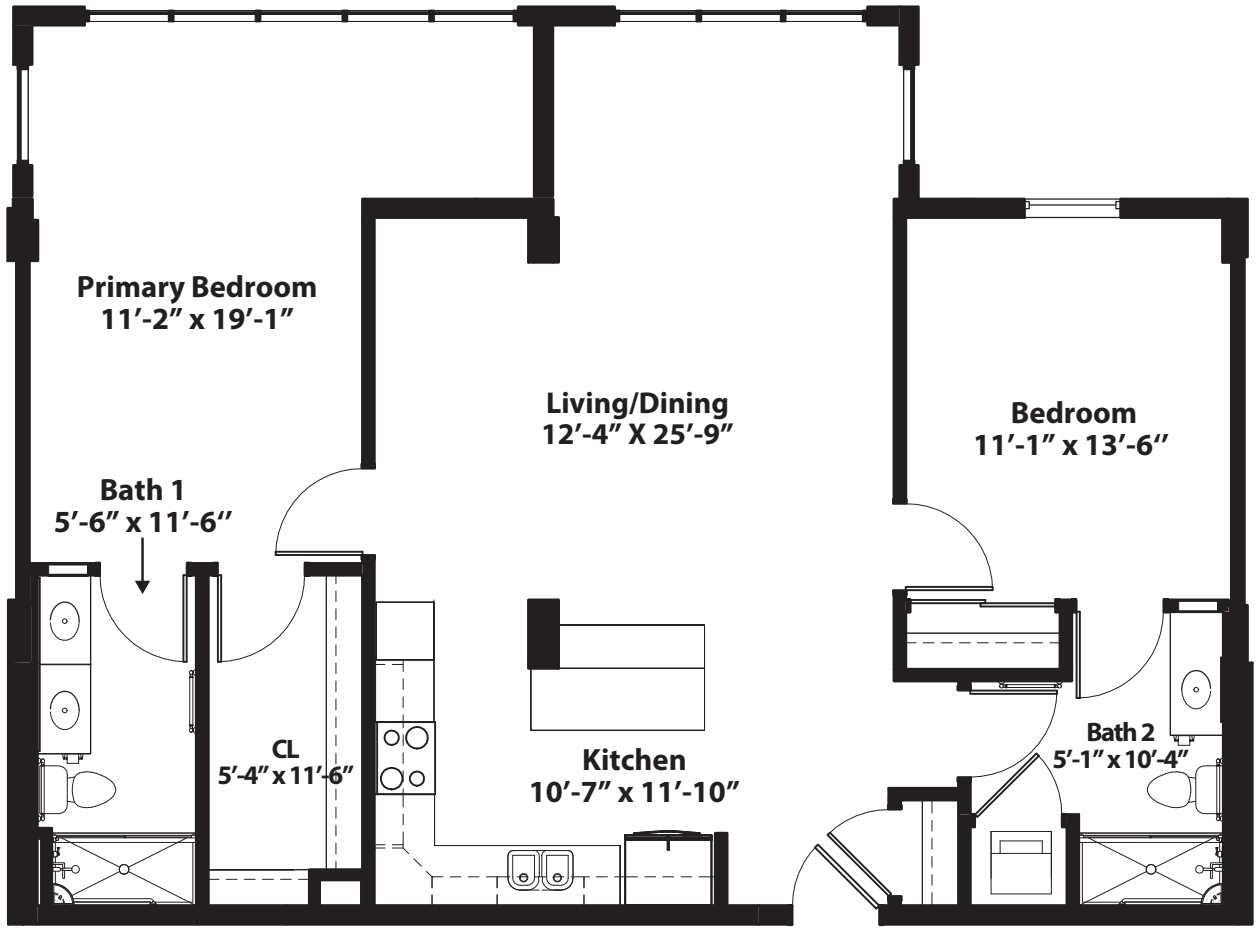

GARDEN

SEAGULL

1 BEDROOM • 1 BATH • 874 SQ. FT

All dimensions, features, and specifications are approximate and subject to change without notice.

TOWER

SEAGULL

1 BEDROOM • 1 BATH • 978 SQ. FT

All dimensions, features, and specifications are approximate and subject to change without notice.

TOWER

EGRET

2 BEDROOM • 2 BATH • 1,164 SQ. FT

All dimensions, features, and specifications are approximate and subject to change without notice.

IBIS

2 BEDROOM • 2 BATH

LOCATION: TOWER GARDEN **SQUARE FOOTAGE** _____

All dimensions, features, and specifications are approximate and subject to change without notice.

GARDEN

HIBISCUS

2 BEDROOM • 2 BATH • 1,236 SQ. FT

All dimensions, features, and specifications are approximate and subject to change without notice.

TOWER

PELICAN

2 BEDROOM • 2 BATH • 1,400 SQ. FT

All dimensions, features, and specifications are approximate and subject to change without notice.

HERON

2 BEDROOM • 2 BATH

LOCATION: TOWER GARDEN **SQUARE FOOTAGE** _____