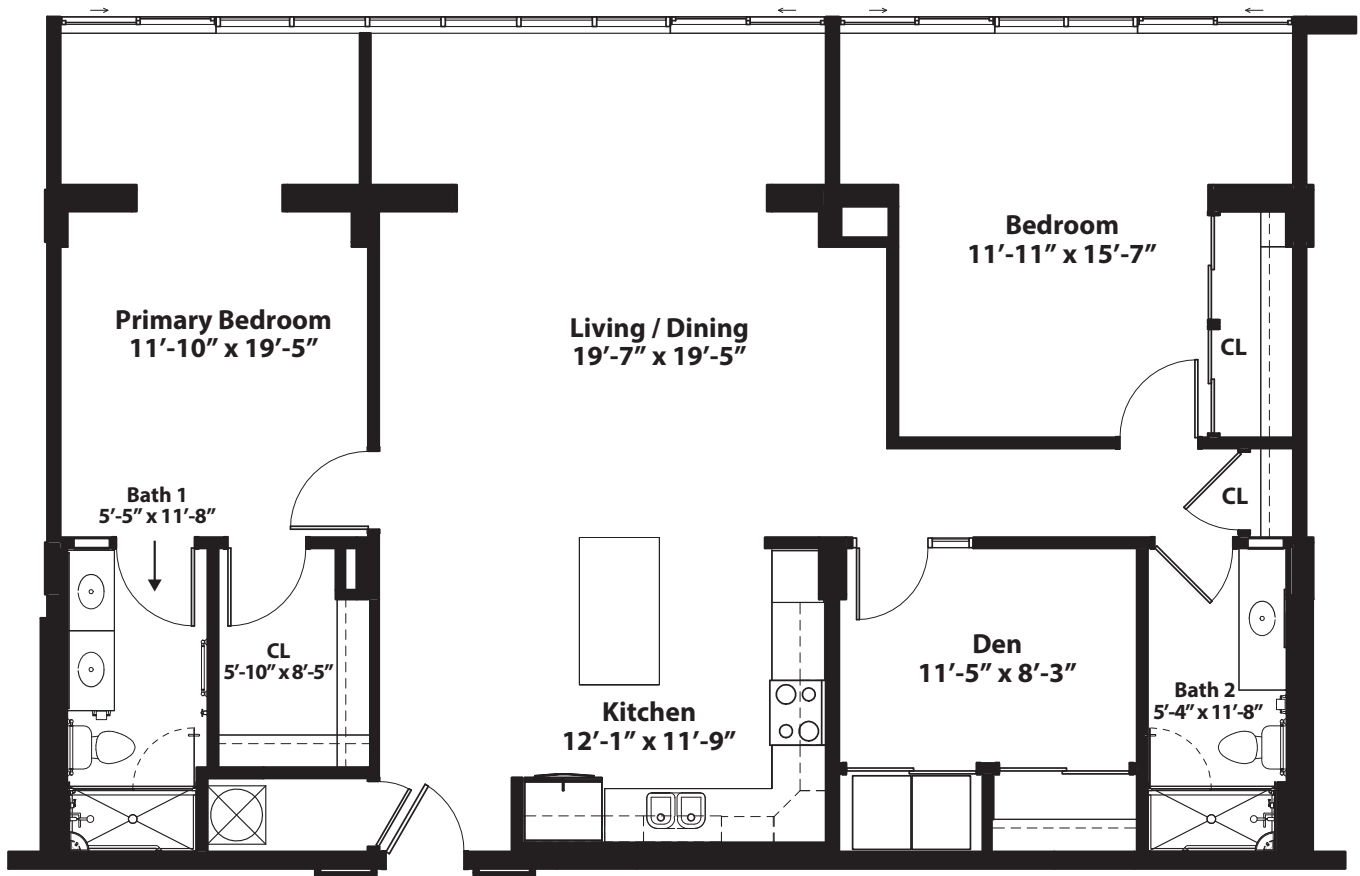

All dimensions, features, and specifications are approximate and subject to change without notice.

FLAMINGO

2 BEDROOM • 2 BATH

LOCATION: TOWER GARDEN **SQUARE FOOTAGE** _____

All dimensions, features, and specifications are approximate and subject to change without notice.

GARDEN

IRIS

2 BEDROOM • 2 BATH • DEN • 1,623 SQ. FT

All dimensions, features, and specifications are approximate and subject to change without notice.

TOWER

MANATEE

2 BEDROOM • 2 BATH • DEN • 1,562 SQ. FT

All dimensions, features, and specifications are approximate and subject to change without notice.

OSPREY

2 BEDROOM • 2 BATH

LOCATION: TOWER GARDEN **SQUARE FOOTAGE** _____

All dimensions, features, and specifications are approximate and subject to change without notice.

SWAN

3 BEDROOM • 2 BATH

LOCATION: TOWER GARDEN **SQUARE FOOTAGE** _____

All dimensions, features, and specifications are approximate and subject to change without notice.

DOLPHIN

3 BEDROOM • 3 BATH

LOCATION: TOWER GARDEN SQUARE FOOTAGE _____

All dimensions, features, and specifications are approximate and subject to change without notice.