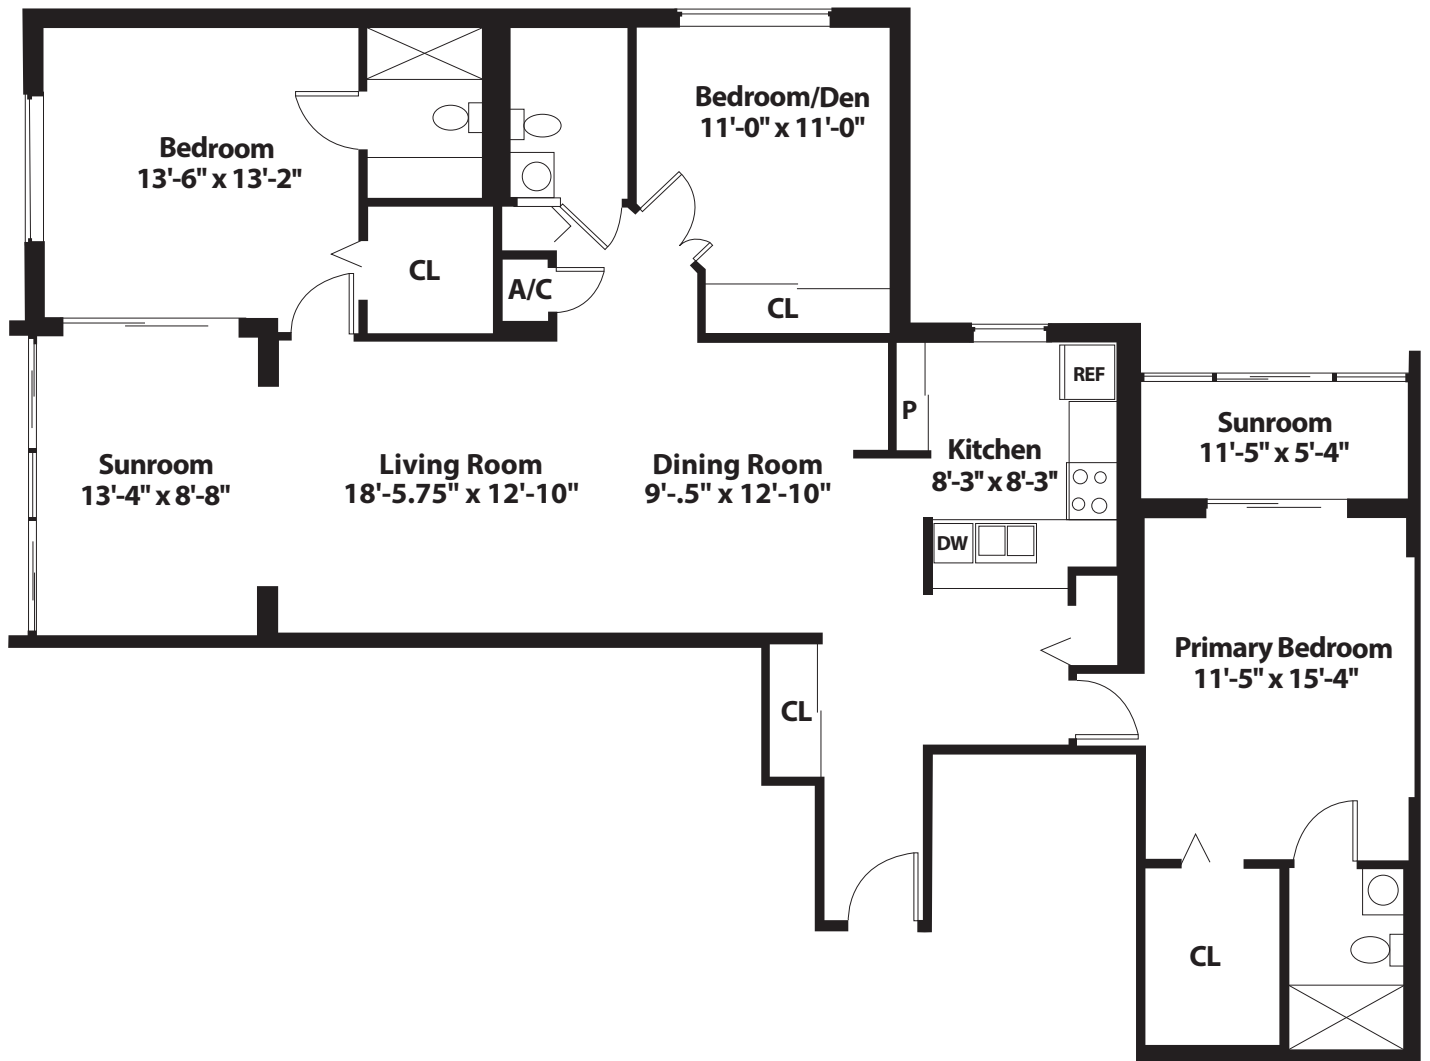

All dimensions, features, and specifications are approximate and subject to change without notice.

DOLPHIN

3 BEDROOM • 3 BATH

LOCATION: TOWER GARDEN SQUARE FOOTAGE _____

All dimensions, features, and specifications are approximate and subject to change without notice.

GARDEN

JASMINE

2 BEDROOM • 2 BATH • 1,265 SQ. FT

All dimensions, features, and specifications are approximate and subject to change without notice.

SAILFISH

3 BEDROOM • 3 BATH

LOCATION: TOWER GARDEN **SQUARE FOOTAGE** _____

All dimensions, features, and specifications are approximate and subject to change without notice.

GARDEN

ORCHID

2 BEDROOM • 2 BATH • DEN • 1,652 SQ. FT

All dimensions, features, and specifications are approximate and subject to change without notice.

TOWER

LOGGERHEAD

2 BEDROOM • 2 BATH • DEN • 1,964 SQ. FT

All dimensions, features, and specifications are approximate and subject to change without notice.

MARLIN

3 BEDROOM • 3 BATH

LOCATION: TOWER GARDEN **SQUARE FOOTAGE** _____