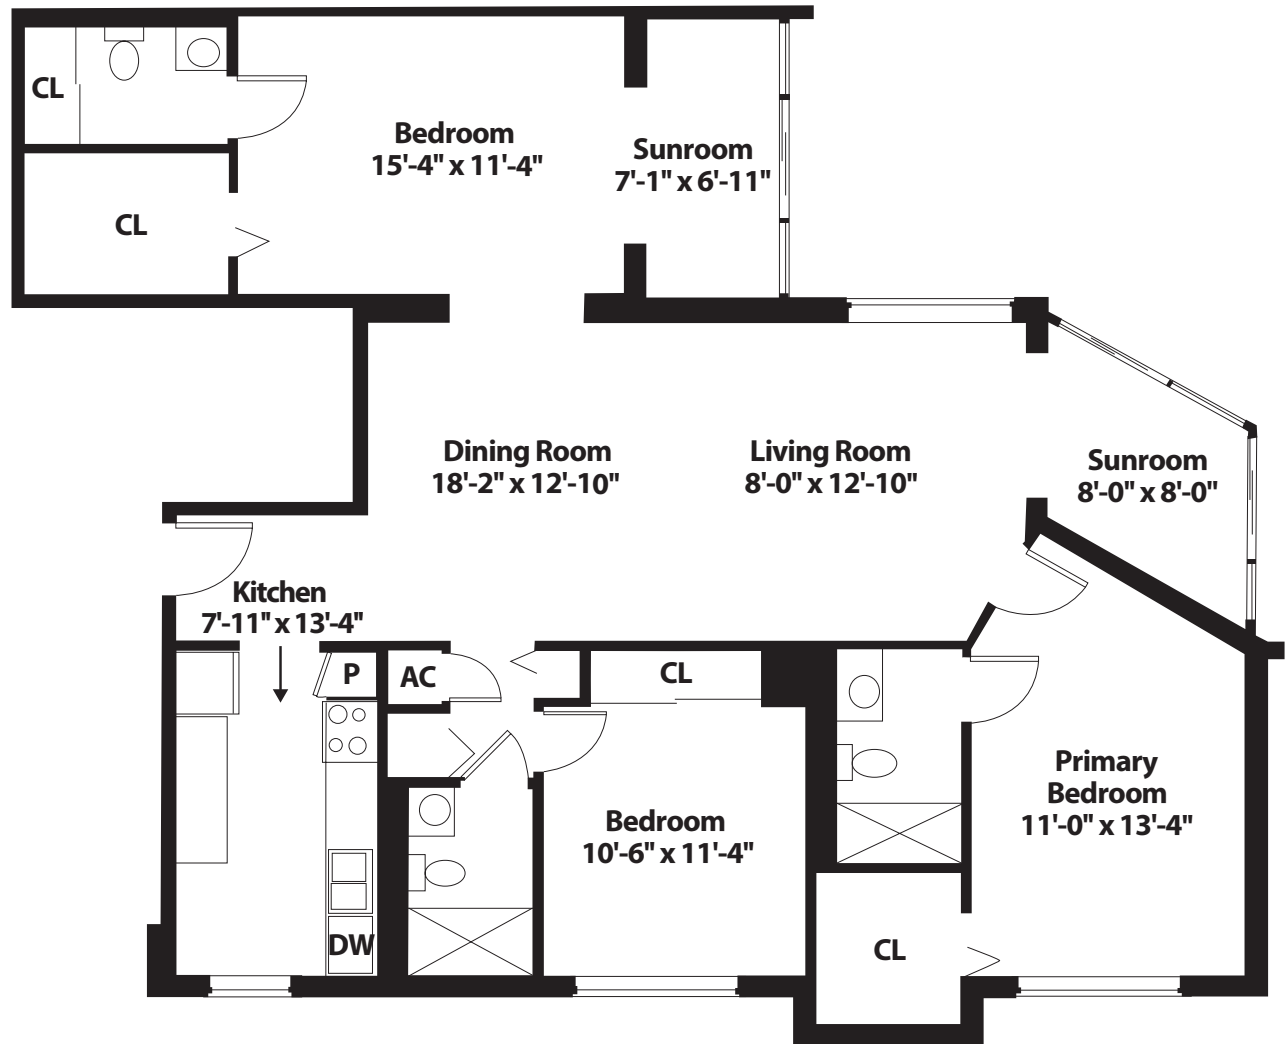

OSPREY

2 BEDROOM • 2 BATH

LOCATION: TOWER GARDEN **SQUARE FOOTAGE** _____

All dimensions, features, and specifications are approximate and subject to change without notice.

SWAN

3 BEDROOM • 2 BATH

LOCATION: TOWER GARDEN **SQUARE FOOTAGE** _____

All dimensions, features, and specifications are approximate and subject to change without notice.

DOLPHIN

3 BEDROOM • 3 BATH

LOCATION: TOWER GARDEN SQUARE FOOTAGE _____

All dimensions, features, and specifications are approximate and subject to change without notice.

GARDEN

JASMINE

2 BEDROOM • 2 BATH • 1,265 SQ. FT

All dimensions, features, and specifications are approximate and subject to change without notice.

SAILFISH

3 BEDROOM • 3 BATH

LOCATION: TOWER GARDEN **SQUARE FOOTAGE** _____

TOWER

LOGGERHEAD

2 BEDROOM • 2 BATH • DEN • 1,964 SQ. FT

All dimensions, features, and specifications are approximate and subject to change without notice.

MARLIN

3 BEDROOM • 3 BATH

LOCATION: TOWER GARDEN **SQUARE FOOTAGE** _____