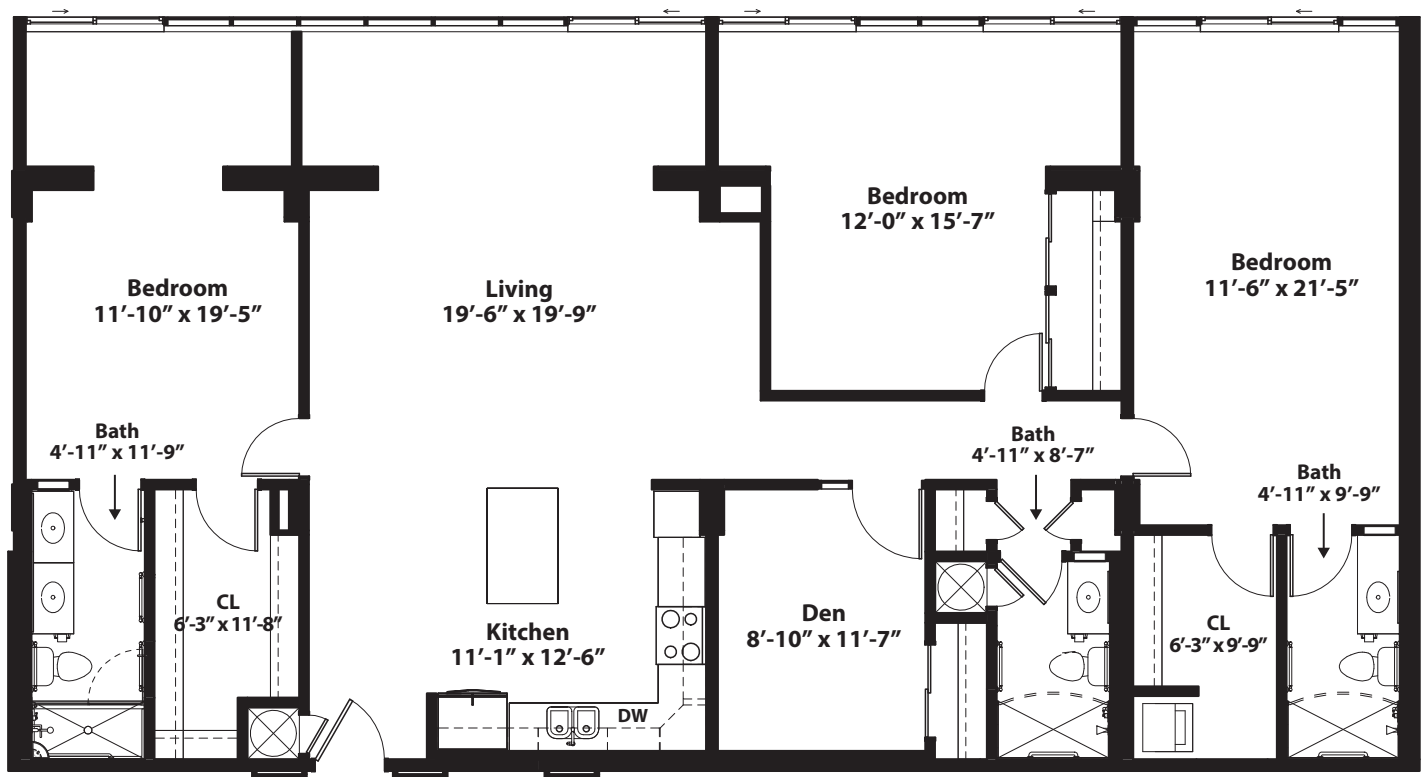

OSPREY

2 BEDROOM • 2 BATH

LOCATION: TOWER GARDEN **SQUARE FOOTAGE** _____

All dimensions, features, and specifications are approximate and subject to change without notice.

SWAN

3 BEDROOM • 2 BATH

LOCATION: TOWER GARDEN **SQUARE FOOTAGE** _____

GARDEN

JASMINE

2 BEDROOM • 2 BATH • 1,265 SQ. FT

All dimensions, features, and specifications are approximate and subject to change without notice.

SAILFISH

3 BEDROOM • 3 BATH

LOCATION: TOWER GARDEN **SQUARE FOOTAGE** _____

All dimensions, features, and specifications are approximate and subject to change without notice.

GARDEN

ORCHID

2 BEDROOM • 2 BATH • DEN • 1,652 SQ. FT

All dimensions, features, and specifications are approximate and subject to change without notice.

TOWER

LOGGERHEAD

2 BEDROOM • 2 BATH • DEN • 1,964 SQ. FT

All dimensions, features, and specifications are approximate and subject to change without notice.

MARLIN

3 BEDROOM • 3 BATH

LOCATION: TOWER GARDEN **SQUARE FOOTAGE** _____