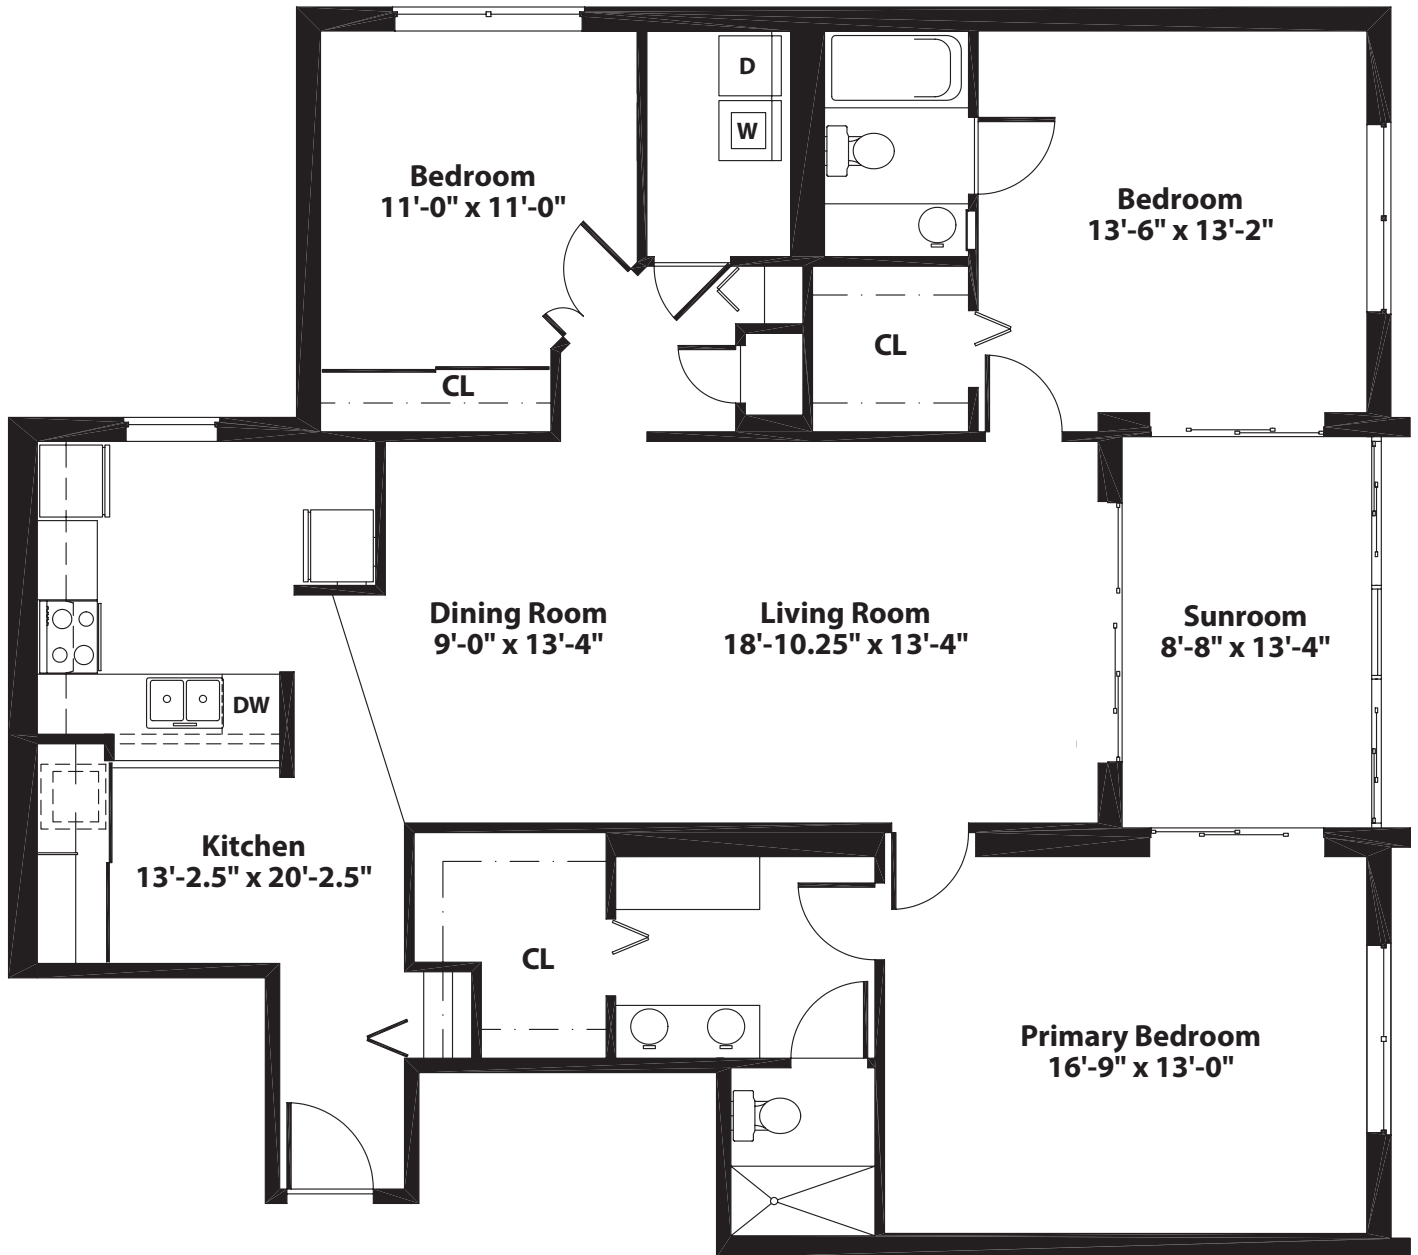

TOWER

PELICAN

2 BEDROOM • 2 BATH • 1,400 SQ. FT

All dimensions, features, and specifications are approximate and subject to change without notice.

HERON

2 BEDROOM • 2 BATH

LOCATION: TOWER GARDEN **SQUARE FOOTAGE** _____

OSPREY

2 BEDROOM • 2 BATH

LOCATION: TOWER GARDEN **SQUARE FOOTAGE** _____

All dimensions, features, and specifications are approximate and subject to change without notice.

SWAN

3 BEDROOM • 2 BATH

LOCATION: TOWER GARDEN **SQUARE FOOTAGE** _____

All dimensions, features, and specifications are approximate and subject to change without notice.

DOLPHIN

3 BEDROOM • 3 BATH

LOCATION: TOWER GARDEN SQUARE FOOTAGE _____

All dimensions, features, and specifications are approximate and subject to change without notice.

TOWER

LOGGERHEAD

2 BEDROOM • 2 BATH • DEN • 1,964 SQ. FT

All dimensions, features, and specifications are approximate and subject to change without notice.

MARLIN

3 BEDROOM • 3 BATH

LOCATION: TOWER GARDEN **SQUARE FOOTAGE** _____