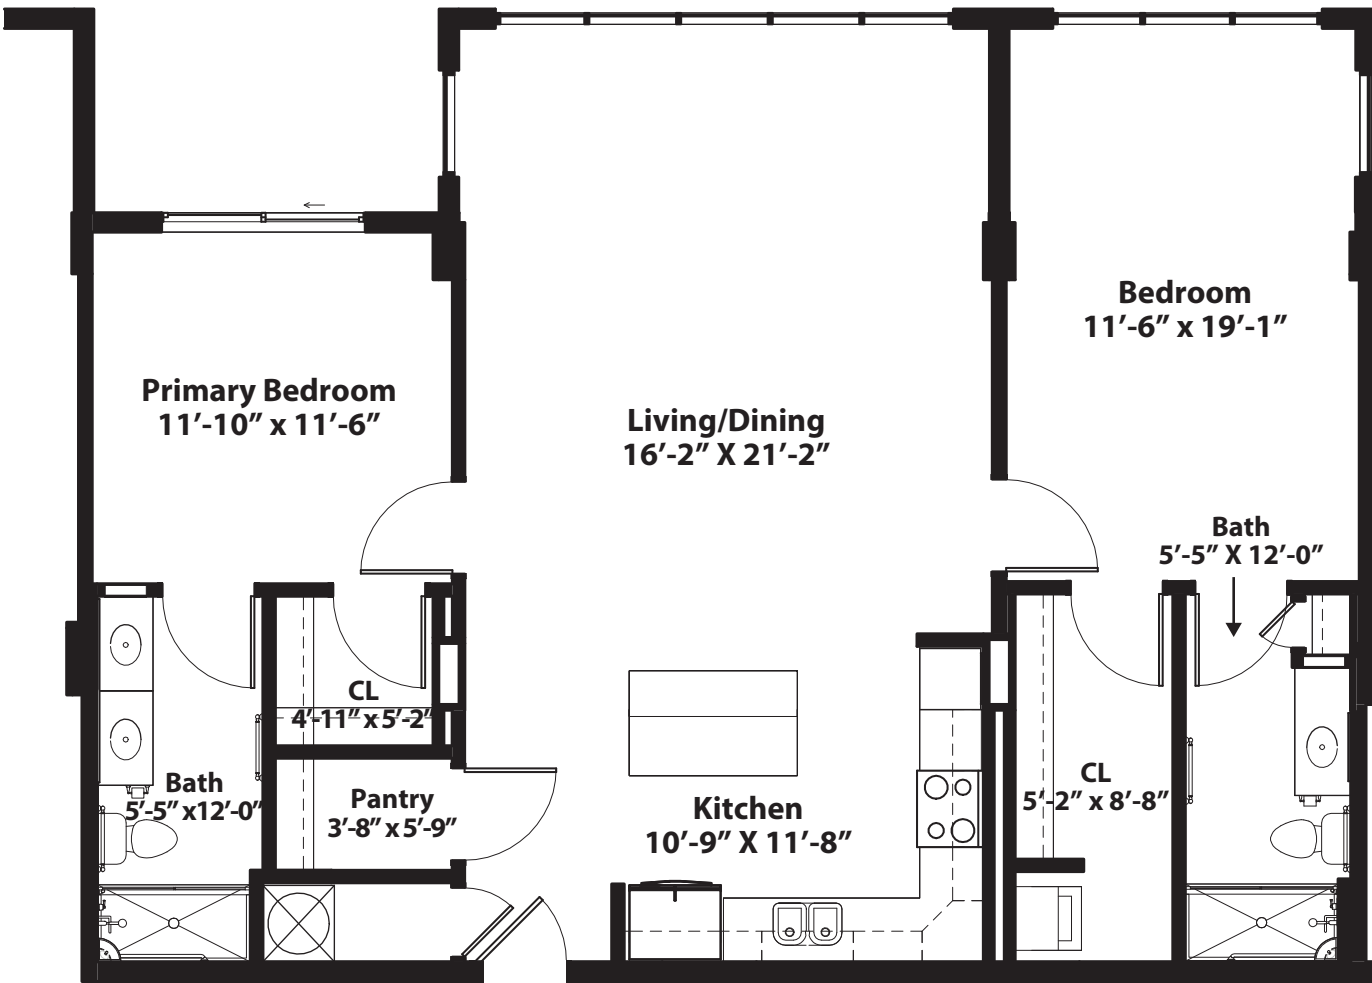

GARDEN

SEAGULL

1 BEDROOM • 1 BATH • 874 SQ. FT

All dimensions, features, and specifications are approximate and subject to change without notice.

TOWER

SEAGULL

1 BEDROOM • 1 BATH • 978 SQ. FT

All dimensions, features, and specifications are approximate and subject to change without notice.

GARDEN

EGRET

2 BEDROOM • 2 BATH • 990 SQ. FT

All dimensions, features, and specifications are approximate and subject to change without notice.

GARDEN

LAVENDER

2 BEDROOM • 2 BATH • 1,265 SQ. FT

All dimensions, features, and specifications are approximate and subject to change without notice.

TOWER

EGRET

2 BEDROOM • 2 BATH • 1,164 SQ. FT

All dimensions, features, and specifications are approximate and subject to change without notice.

IBIS

2 BEDROOM • 2 BATH

LOCATION: TOWER GARDEN **SQUARE FOOTAGE** _____

All dimensions, features, and specifications are approximate and subject to change without notice.

GARDEN

HIBISCUS

2 BEDROOM • 2 BATH • 1,236 SQ. FT

All dimensions, features, and specifications are approximate and subject to change without notice.