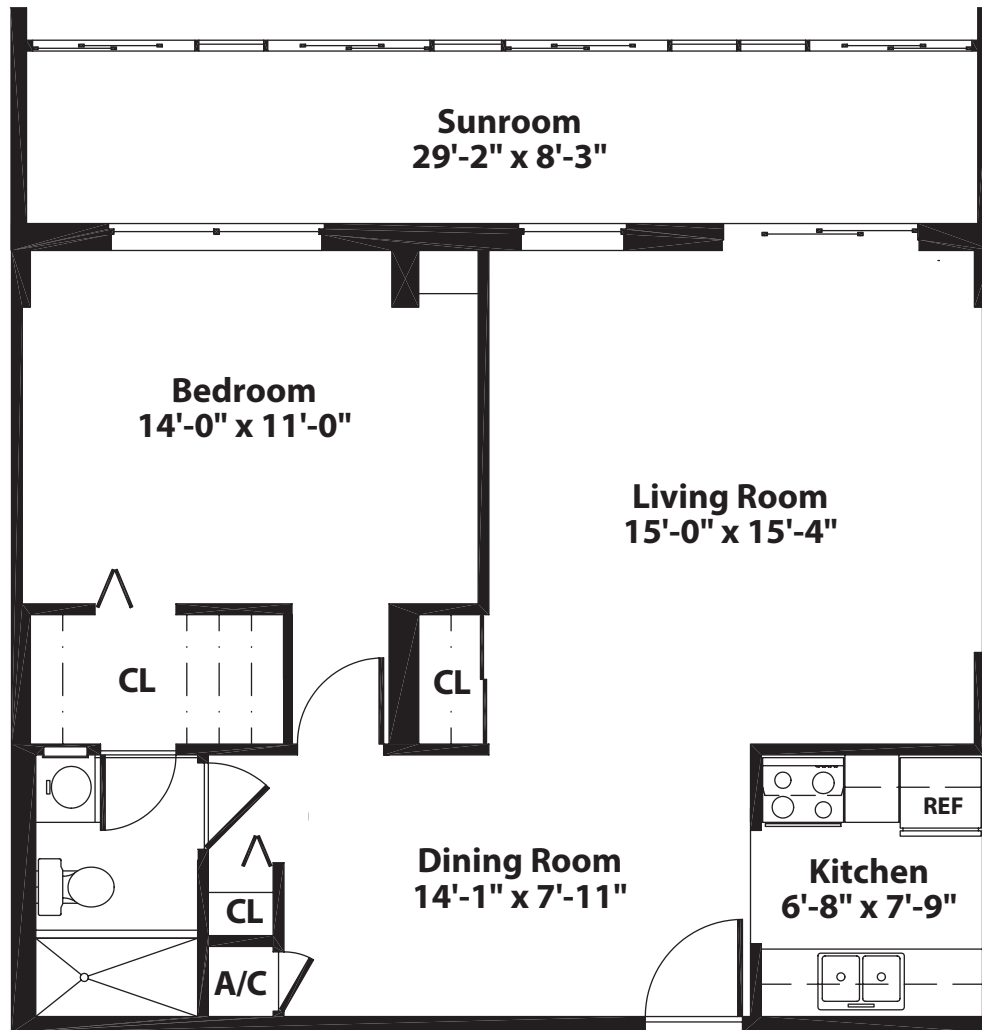

GARDEN

MEADOWLARK

1 BEDROOM • 1 BATH • 670 SQ. FT

All dimensions, features, and specifications are approximate and subject to change without notice.

TOWER

MEADOWLARK

1 BEDROOM • 1 BATH • 782 SQ. FT

All dimensions, features, and specifications are approximate and subject to change without notice.

GARDEN

SEAGULL

1 BEDROOM • 1 BATH • 874 SQ. FT

All dimensions, features, and specifications are approximate and subject to change without notice.

TOWER

SEAGULL

1 BEDROOM • 1 BATH • 978 SQ. FT

All dimensions, features, and specifications are approximate and subject to change without notice.

GARDEN

EGRET

2 BEDROOM • 2 BATH • 990 SQ. FT

All dimensions, features, and specifications are approximate and subject to change without notice.

GARDEN

LAVENDER

2 BEDROOM • 2 BATH • 1,265 SQ. FT

All dimensions, features, and specifications are approximate and subject to change without notice.

TOWER

EGRET

2 BEDROOM • 2 BATH • 1,164 SQ. FT

All dimensions, features, and specifications are approximate and subject to change without notice.

IBIS

2 BEDROOM • 2 BATH

LOCATION: TOWER GARDEN **SQUARE FOOTAGE** _____