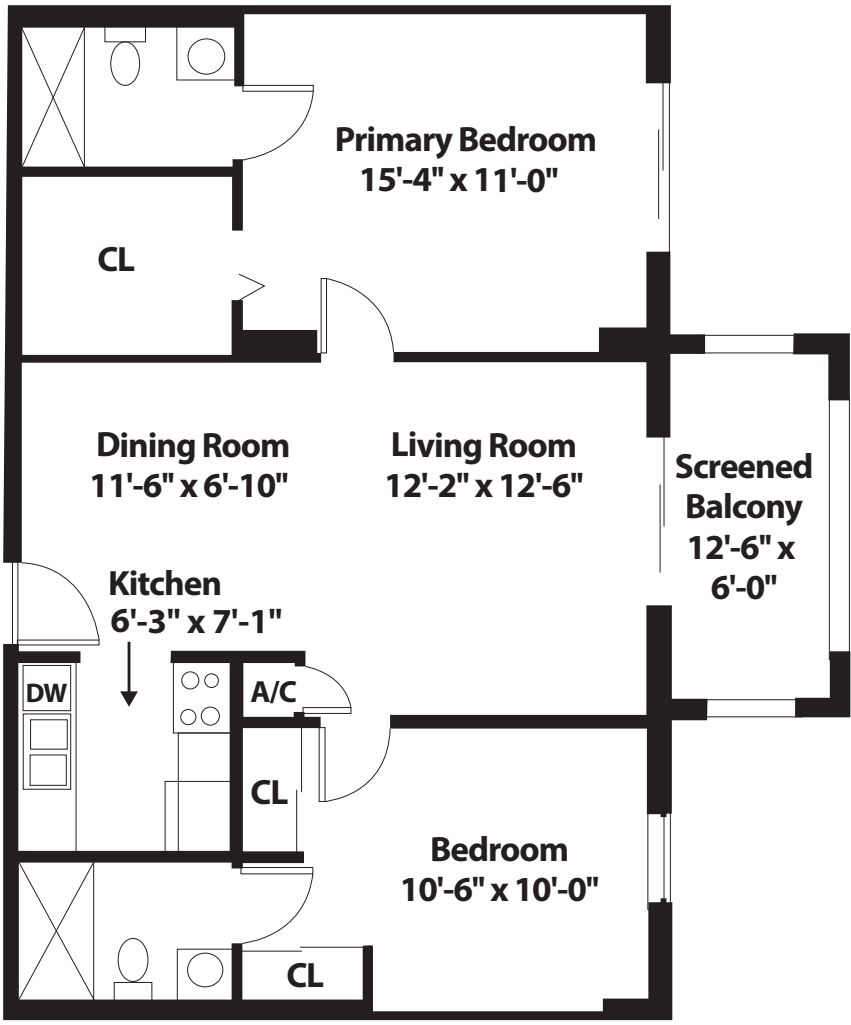

GARDEN

MEADOWLARK

1 BEDROOM • 1 BATH • 670 SQ. FT

All dimensions, features, and specifications are approximate and subject to change without notice.

TOWER

MEADOWLARK

1 BEDROOM • 1 BATH • 782 SQ. FT

All dimensions, features, and specifications are approximate and subject to change without notice.

GARDEN

SEAGULL

1 BEDROOM • 1 BATH • 874 SQ. FT

All dimensions, features, and specifications are approximate and subject to change without notice.

TOWER

SEAGULL

1 BEDROOM • 1 BATH • 978 SQ. FT

All dimensions, features, and specifications are approximate and subject to change without notice.

GARDEN

EGRET

2 BEDROOM • 2 BATH • 990 SQ. FT

All dimensions, features, and specifications are approximate and subject to change without notice.

GARDEN

LAVENDER

2 BEDROOM • 2 BATH • 1,265 SQ. FT

All dimensions, features, and specifications are approximate and subject to change without notice.

TOWER

EGRET

2 BEDROOM • 2 BATH • 1,164 SQ. FT

All dimensions, features, and specifications are approximate and subject to change without notice.

IBIS

2 BEDROOM • 2 BATH

LOCATION: TOWER GARDEN **SQUARE FOOTAGE** _____