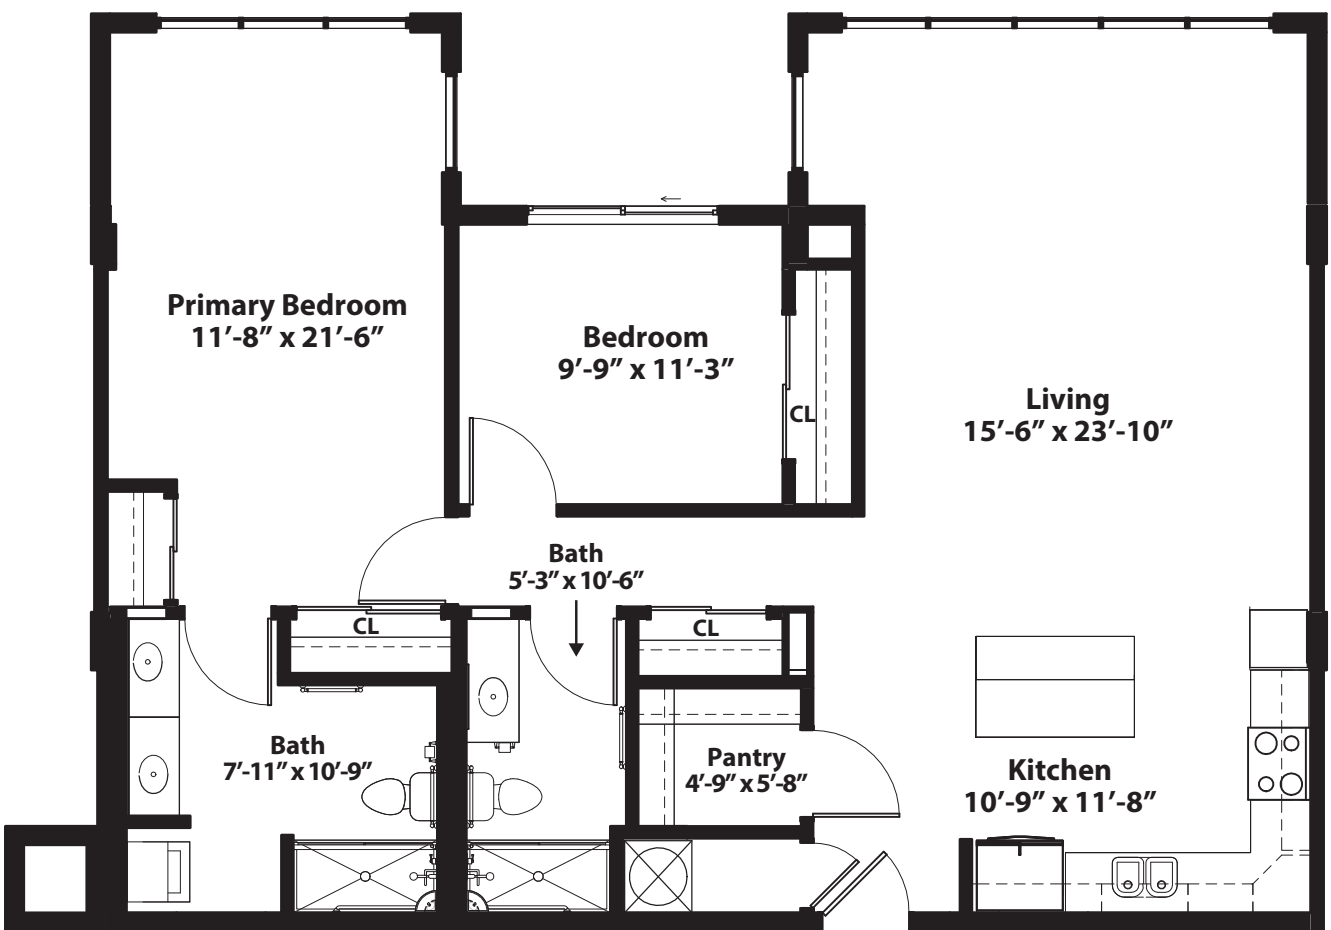

OSPREY

2 BEDROOM • 2 BATH

LOCATION: TOWER GARDEN **SQUARE FOOTAGE** _____

All dimensions, features, and specifications are approximate and subject to change without notice.

SWAN

3 BEDROOM • 2 BATH

LOCATION: TOWER GARDEN **SQUARE FOOTAGE** _____

All dimensions, features, and specifications are approximate and subject to change without notice.

DOLPHIN

3 BEDROOM • 3 BATH

LOCATION: TOWER GARDEN SQUARE FOOTAGE _____

All dimensions, features, and specifications are approximate and subject to change without notice.

GARDEN

JASMINE

2 BEDROOM • 2 BATH • 1,265 SQ. FT

All dimensions, features, and specifications are approximate and subject to change without notice.

SAILFISH

3 BEDROOM • 3 BATH

LOCATION: TOWER GARDEN **SQUARE FOOTAGE** _____

TOWER

LOGGERHEAD

2 BEDROOM • 2 BATH • DEN • 1,964 SQ. FT

All dimensions, features, and specifications are approximate and subject to change without notice.

MARLIN

3 BEDROOM • 3 BATH

LOCATION: TOWER GARDEN **SQUARE FOOTAGE** _____