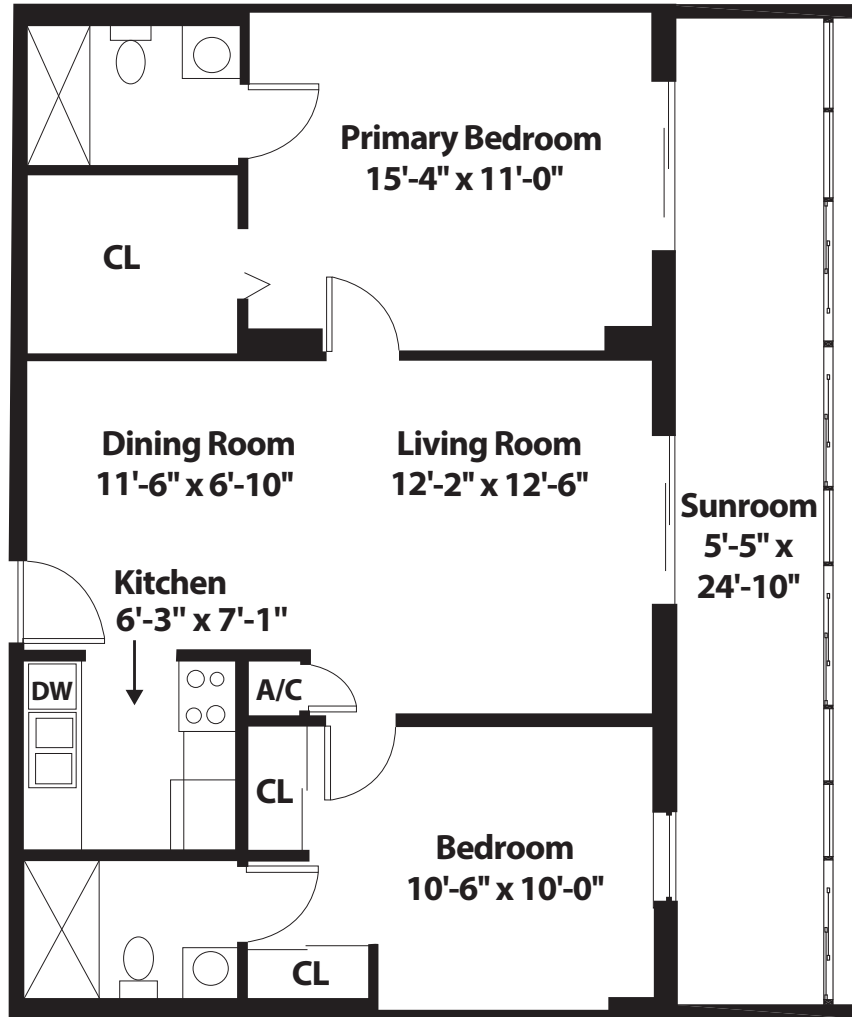

GARDEN

SEAGULL

1 BEDROOM • 1 BATH • 874 SQ. FT

All dimensions, features, and specifications are approximate and subject to change without notice.

TOWER

SEAGULL

1 BEDROOM • 1 BATH • 978 SQ. FT

All dimensions, features, and specifications are approximate and subject to change without notice.

GARDEN

EGRET

2 BEDROOM • 2 BATH • 990 SQ. FT

All dimensions, features, and specifications are approximate and subject to change without notice.

GARDEN

LAVENDER

2 BEDROOM • 2 BATH • 1,265 SQ. FT

All dimensions, features, and specifications are approximate and subject to change without notice.

TOWER

EGRET

2 BEDROOM • 2 BATH • 1,164 SQ. FT

All dimensions, features, and specifications are approximate and subject to change without notice.

IBIS

2 BEDROOM • 2 BATH

LOCATION: TOWER GARDEN **SQUARE FOOTAGE** _____

All dimensions, features, and specifications are approximate and subject to change without notice.

GARDEN

HIBISCUS

2 BEDROOM • 2 BATH • 1,236 SQ. FT

All dimensions, features, and specifications are approximate and subject to change without notice.