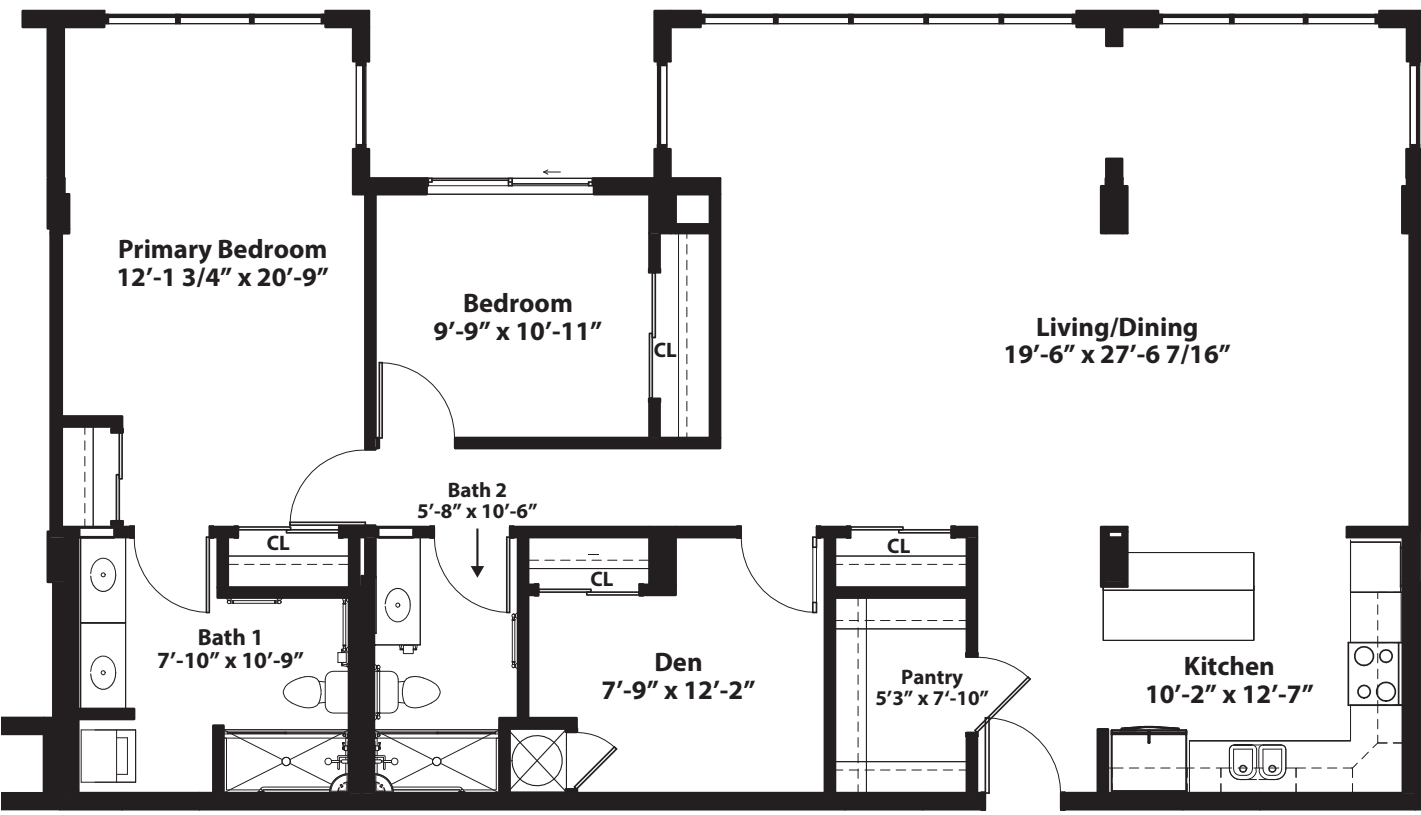

All dimensions, features, and specifications are approximate and subject to change without notice.

DOLPHIN

3 BEDROOM • 3 BATH

LOCATION: TOWER GARDEN SQUARE FOOTAGE _____

All dimensions, features, and specifications are approximate and subject to change without notice.

GARDEN

JASMINE

2 BEDROOM • 2 BATH • 1,265 SQ. FT

All dimensions, features, and specifications are approximate and subject to change without notice.

SAILFISH

3 BEDROOM • 3 BATH

LOCATION: TOWER GARDEN **SQUARE FOOTAGE** _____

All dimensions, features, and specifications are approximate and subject to change without notice.

GARDEN

ORCHID

2 BEDROOM • 2 BATH • DEN • 1,652 SQ. FT

All dimensions, features, and specifications are approximate and subject to change without notice.

TOWER

LOGGERHEAD

2 BEDROOM • 2 BATH • DEN • 1,964 SQ. FT

All dimensions, features, and specifications are approximate and subject to change without notice.

MARLIN

3 BEDROOM • 3 BATH

LOCATION: TOWER GARDEN **SQUARE FOOTAGE** _____