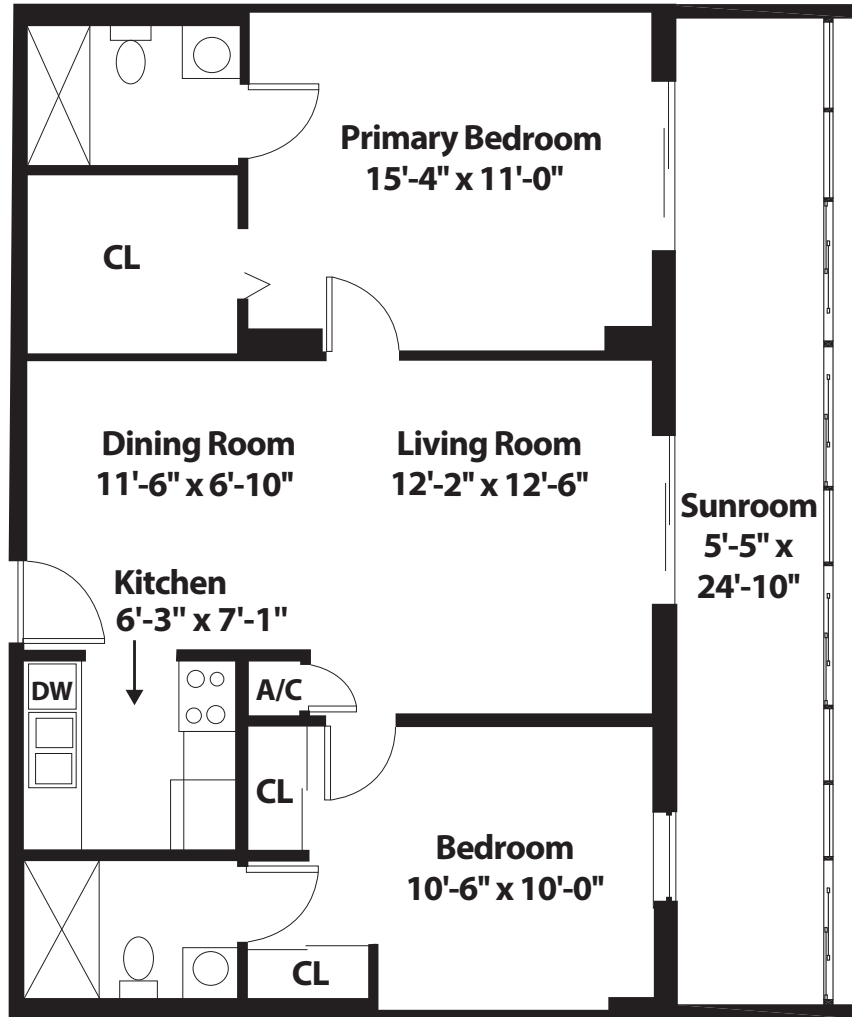

TOWER

# EGRET

2 BEDROOM • 2 BATH • 1,164 SQ. FT

All dimensions, features, and specifications are approximate and subject to change without notice.