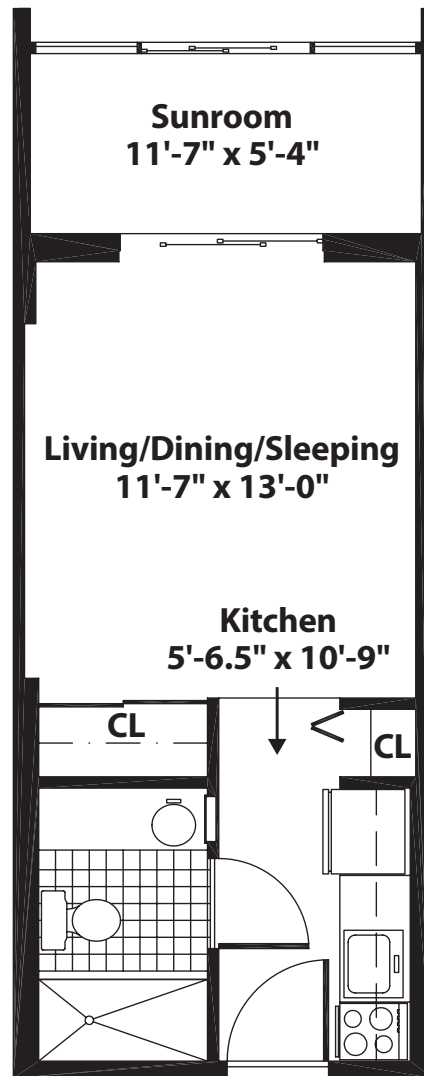

TOWER

HUMMINGBIRD

STUDIO • 383 SQ. FT

All dimensions, features, and specifications are approximate and subject to change without notice.