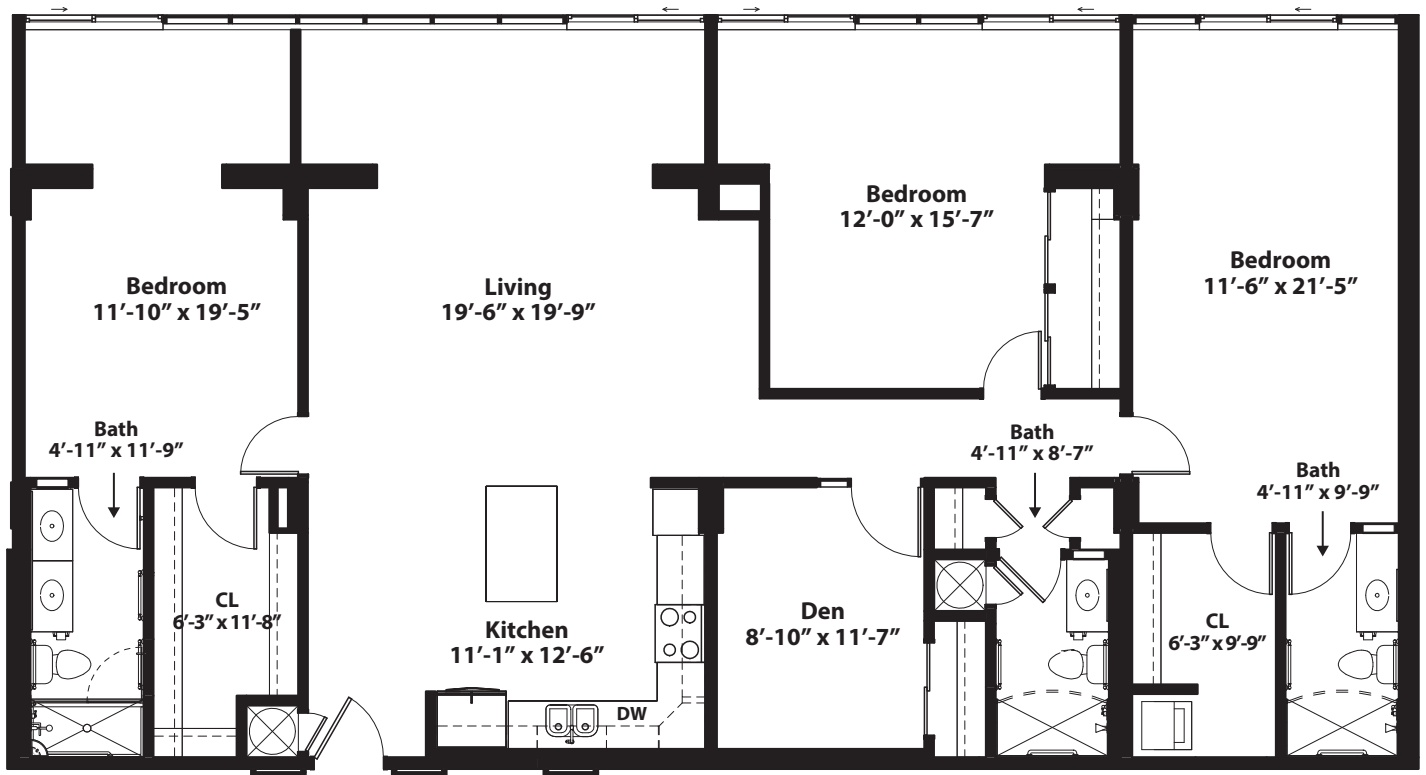

TOWER

LOGGERHEAD

2 BEDROOM • 2 BATH • DEN • 1,964 SQ. FT

All dimensions, features, and specifications are approximate and subject to change without notice.