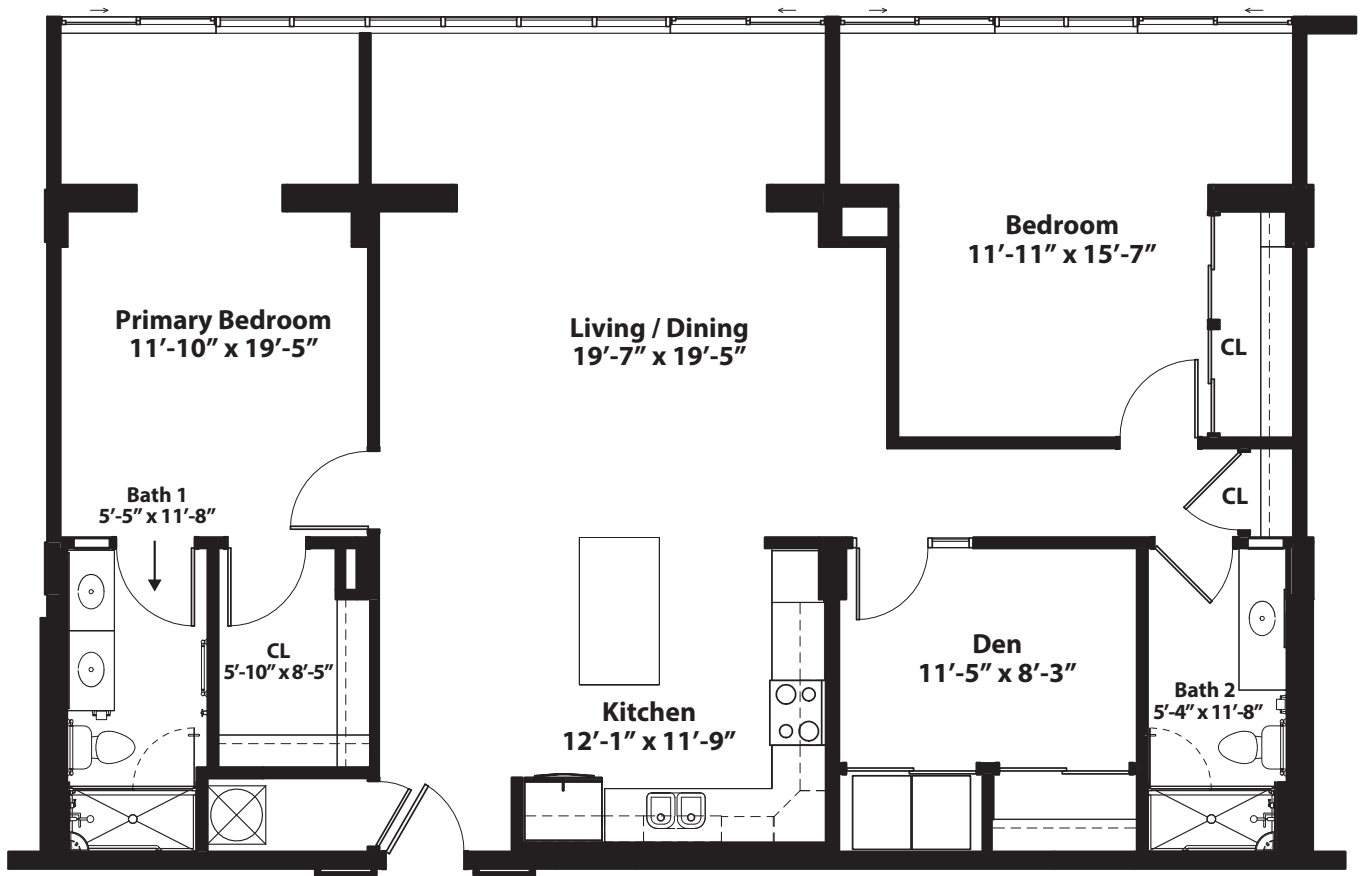

TOWER

# MANATEE

2 BEDROOM • 2 BATH • DEN • 1,562 SQ. FT

All dimensions, features, and specifications are approximate and subject to change without notice.