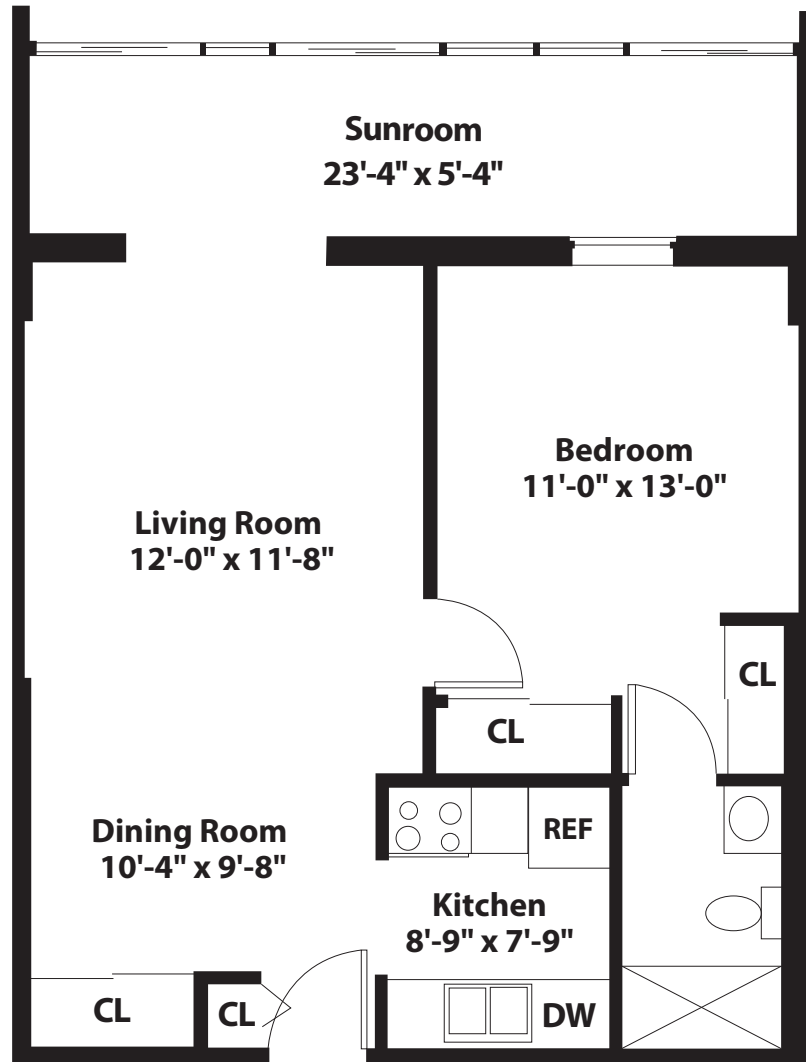

TOWER

# MEADOWLARK

1 BEDROOM • 1 BATH • 782 SQ. FT

All dimensions, features, and specifications are approximate and subject to change without notice.