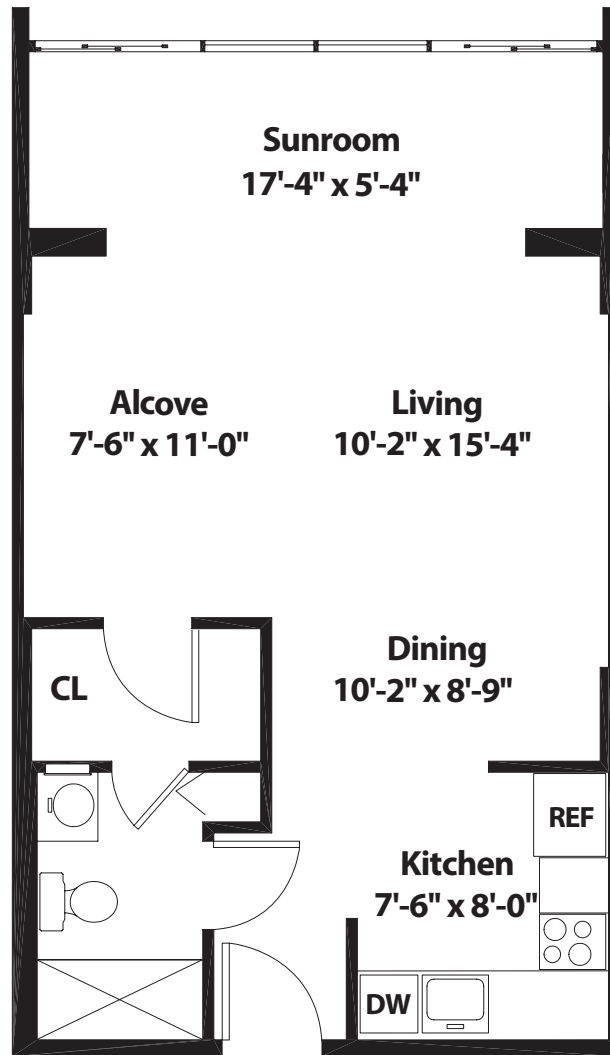

TOWER

# SANDPIPER

STUDIO • 610 SQ. FT

All dimensions, features, and specifications are approximate and subject to change without notice.