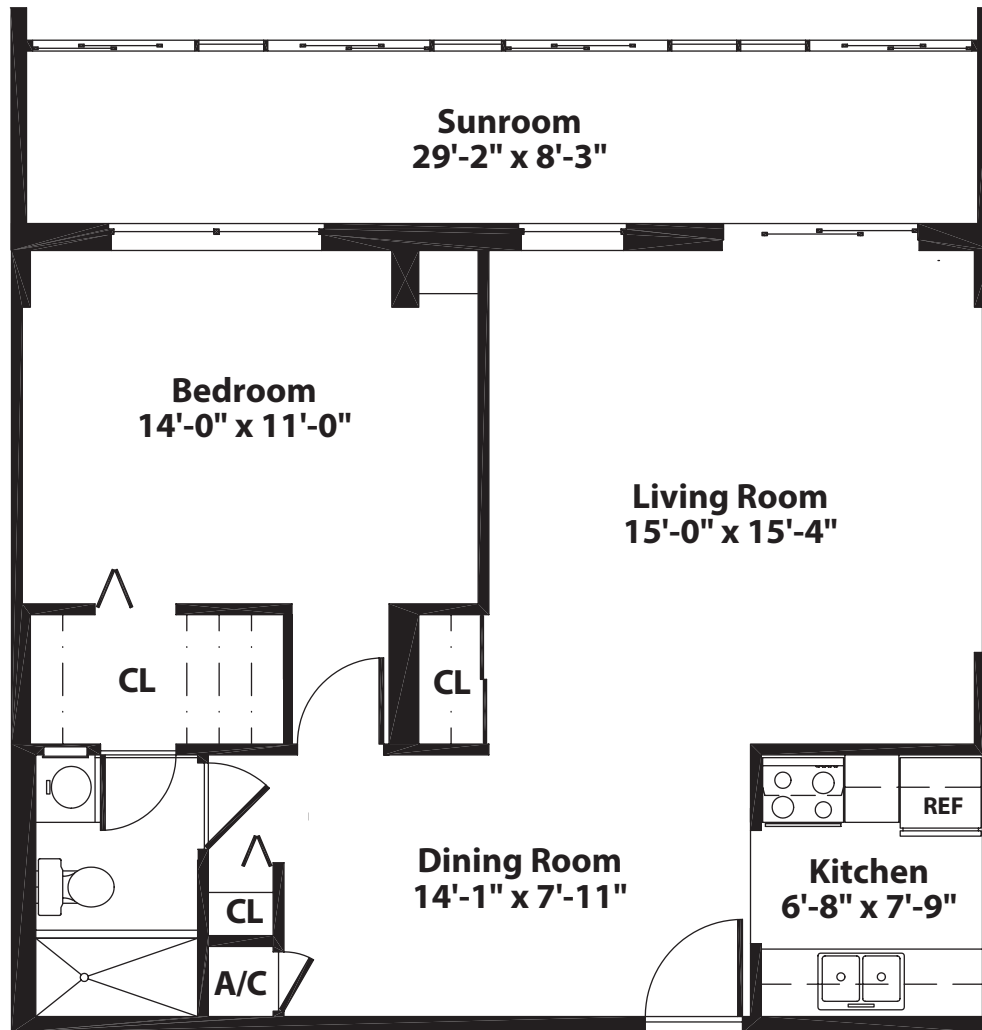

TOWER

SEAGULL

1 BEDROOM • 1 BATH • 978 SQ. FT

All dimensions, features, and specifications are approximate and subject to change without notice.