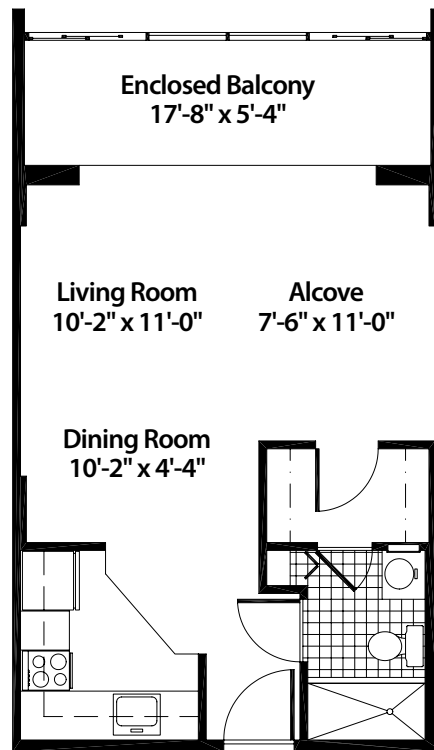

Sample Alcove

This is an example of an apartment floor plan.
To see more floor plans, call us at 561.627.3800.

All dimensions, features and specifications are approximate and subject to change without notice.

THE WATERFORDSM | 

A LIFESPAC COMMUNITYSM

Sample Alcove

This is an example of an apartment floor plan.
To see more floor plans, call us at 561.627.3800.

All dimensions, features and specifications are approximate and subject to change without notice.