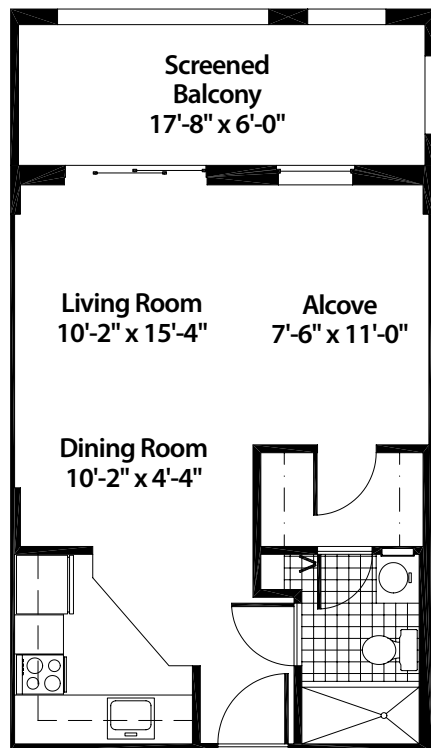

Sample Alcove

This is an example of an apartment floor plan.
To see more floor plans, call us at 561.627.3800.

All dimensions, features and specifications are approximate and subject to change without notice.

THE WATERFORDSM | 

A LIFESPAC COMMUNITYSM

Sample Alcove

This is an example of an apartment floor plan.
To see more floor plans, call us at 561.627.3800.

All dimensions, features and specifications are approximate and subject to change without notice.